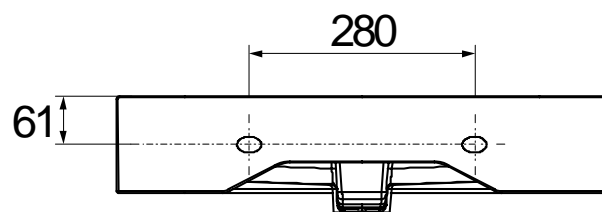

## 41405002375 - Noir 600 Veneto basin

Note: Measurement in millimeters (mm)

\* +/- 5mm