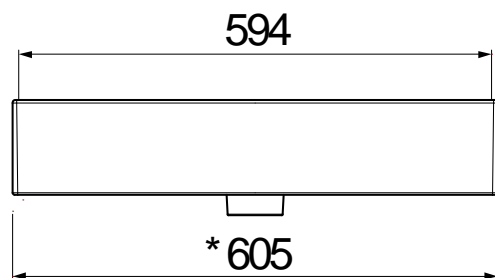

## 41405002375 - Noir 600 Veneto basin

Note: Measurement in millimeters (mm)

\* +/- 5mm