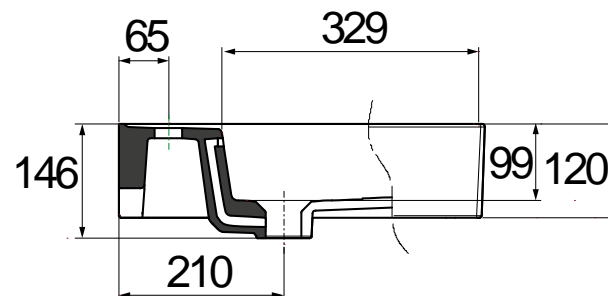

## 41405002375 - Noir 600 Veneto basin

Note: Measurement in millimeters (mm)

\* +/- 5mm