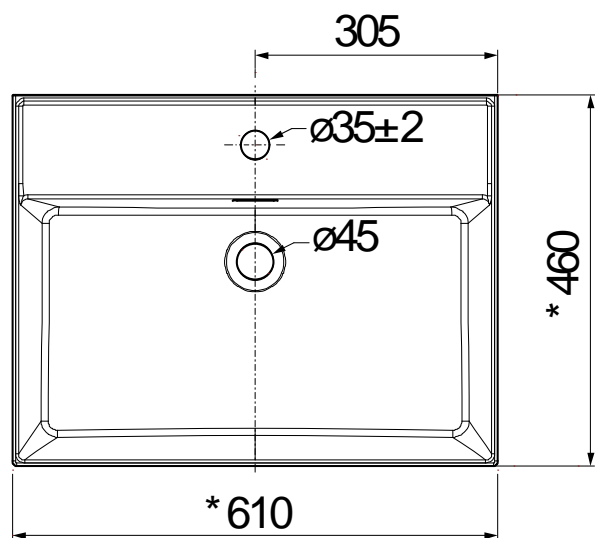

## 41405002375 - Noir 600 Veneto basin

Note: Measurement in millimeters (mm)

\* +/- 5mm