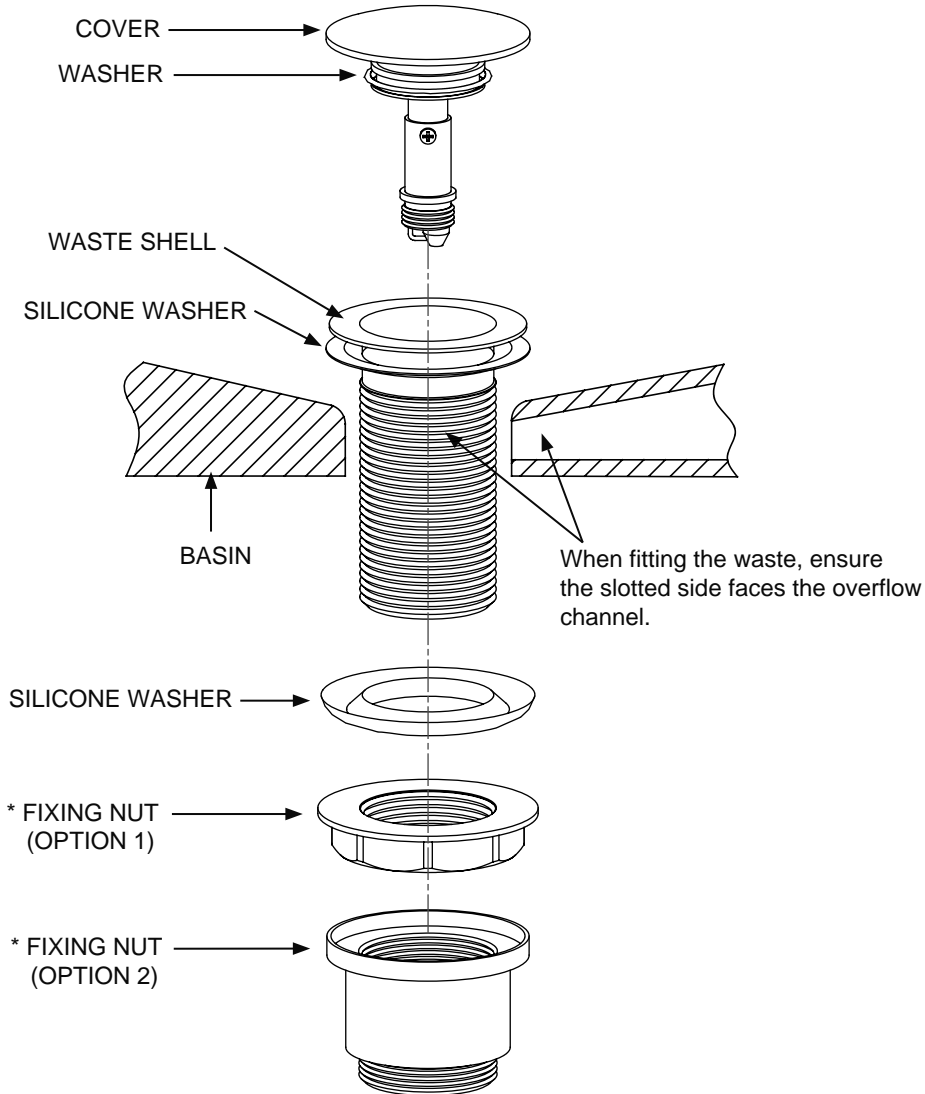

# BASIN EXTENDED TAIL CLICK CLACK WASTE-UNSLOTTED CHROME

20004011230