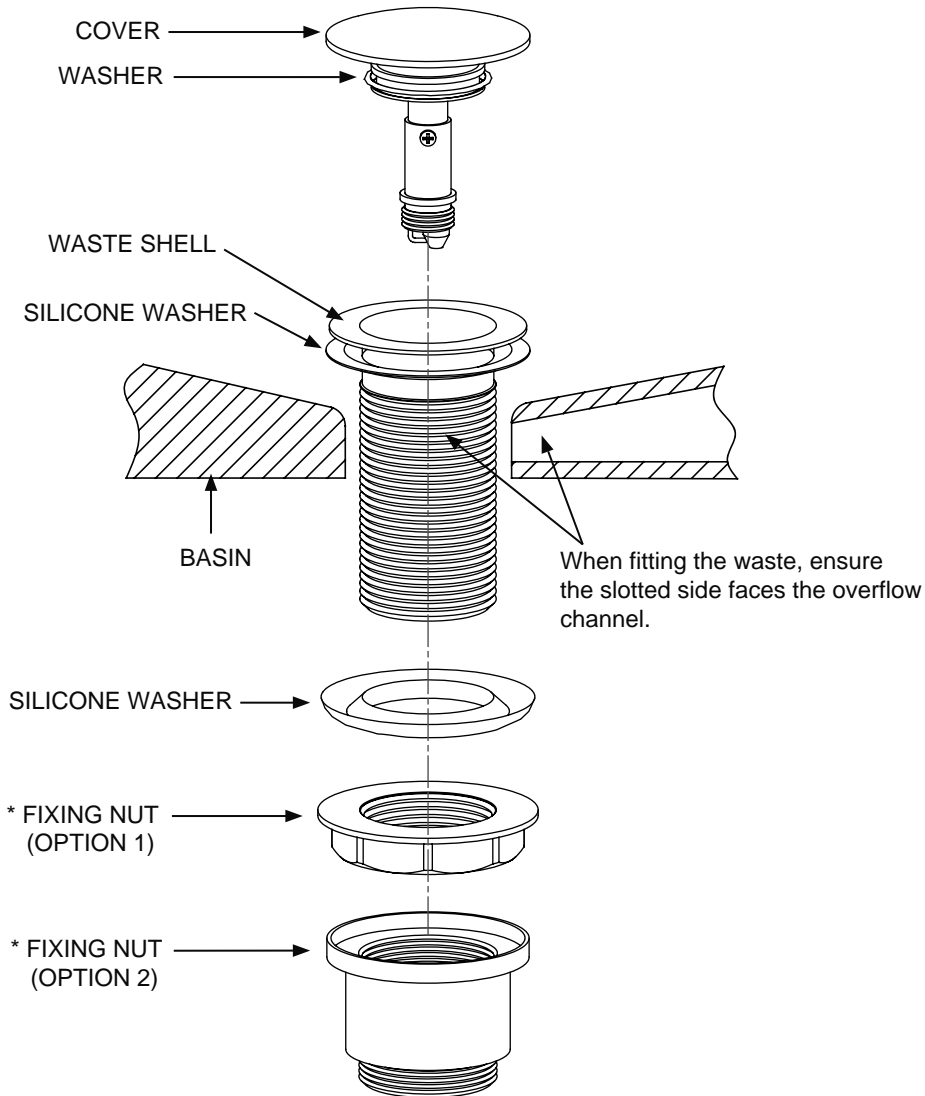

BASIN EXTENDED TAIL CLICK CLACK WASTE-UNSLOTTED CHROME

20004011230

Maintenance

We do NOT recommend you use any household cleaners to clean the product. The product should only be cleaned with soapy water, rinsed with clean water, and dried with a soft cloth.