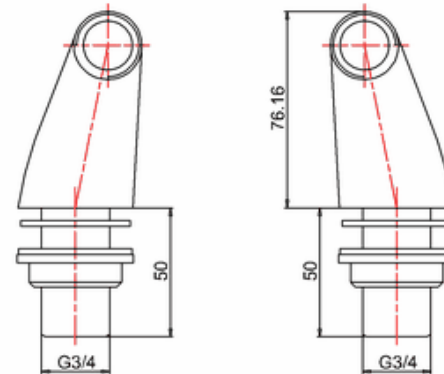

41500090007 - Trinity large bath shower mixer

bathstore