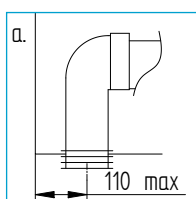

LEGEND CLOSE COUPLED TOILET

ILLUSTRATED

1. **60000000820** LEGEND CLOSE COUPLED TOILET
   41900090840 PAN
   41900090850 CISTERN
   41100060120 CISTERN FITTINGS
   20009000450 SAVOY LEGEND LACQUERED MDF SEAT GLOSS BLACK

CONFIGURATION OPTIONS

1. **20009000460** SAVOY OLD ENGLISH LACQUERED MDF WHITE SEAT
   20009000440 SAVOY LEGEND LACQUERED MDF SEAT GLOSS WHITE

MATERIAL

Vitreous China cistern and pan

STANDARDS

BS 3402
BS EN 33
BS EN 997

WEIGHTS

1. Cistern 19.32kg
   Pan 22.54kg
   Fittings 0.84kg
   Savoy/Legend lacquered MDF seat 3kg
   Savoy Old English seat 3kg

COLOURS AND FINISHES

White

SPECIAL NOTES

1. Floor fixing supplied with pan
   a. Convert horizontal outlet with 90 degree bend connector

FEATURES

1. Traditional style toilet, open back
   Horizontal outlet, 6 & 3 litre flush