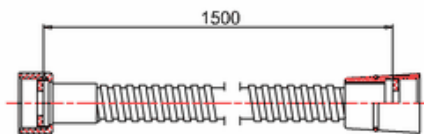

41500090007 - Trinity large bath shower mixer

bathstore