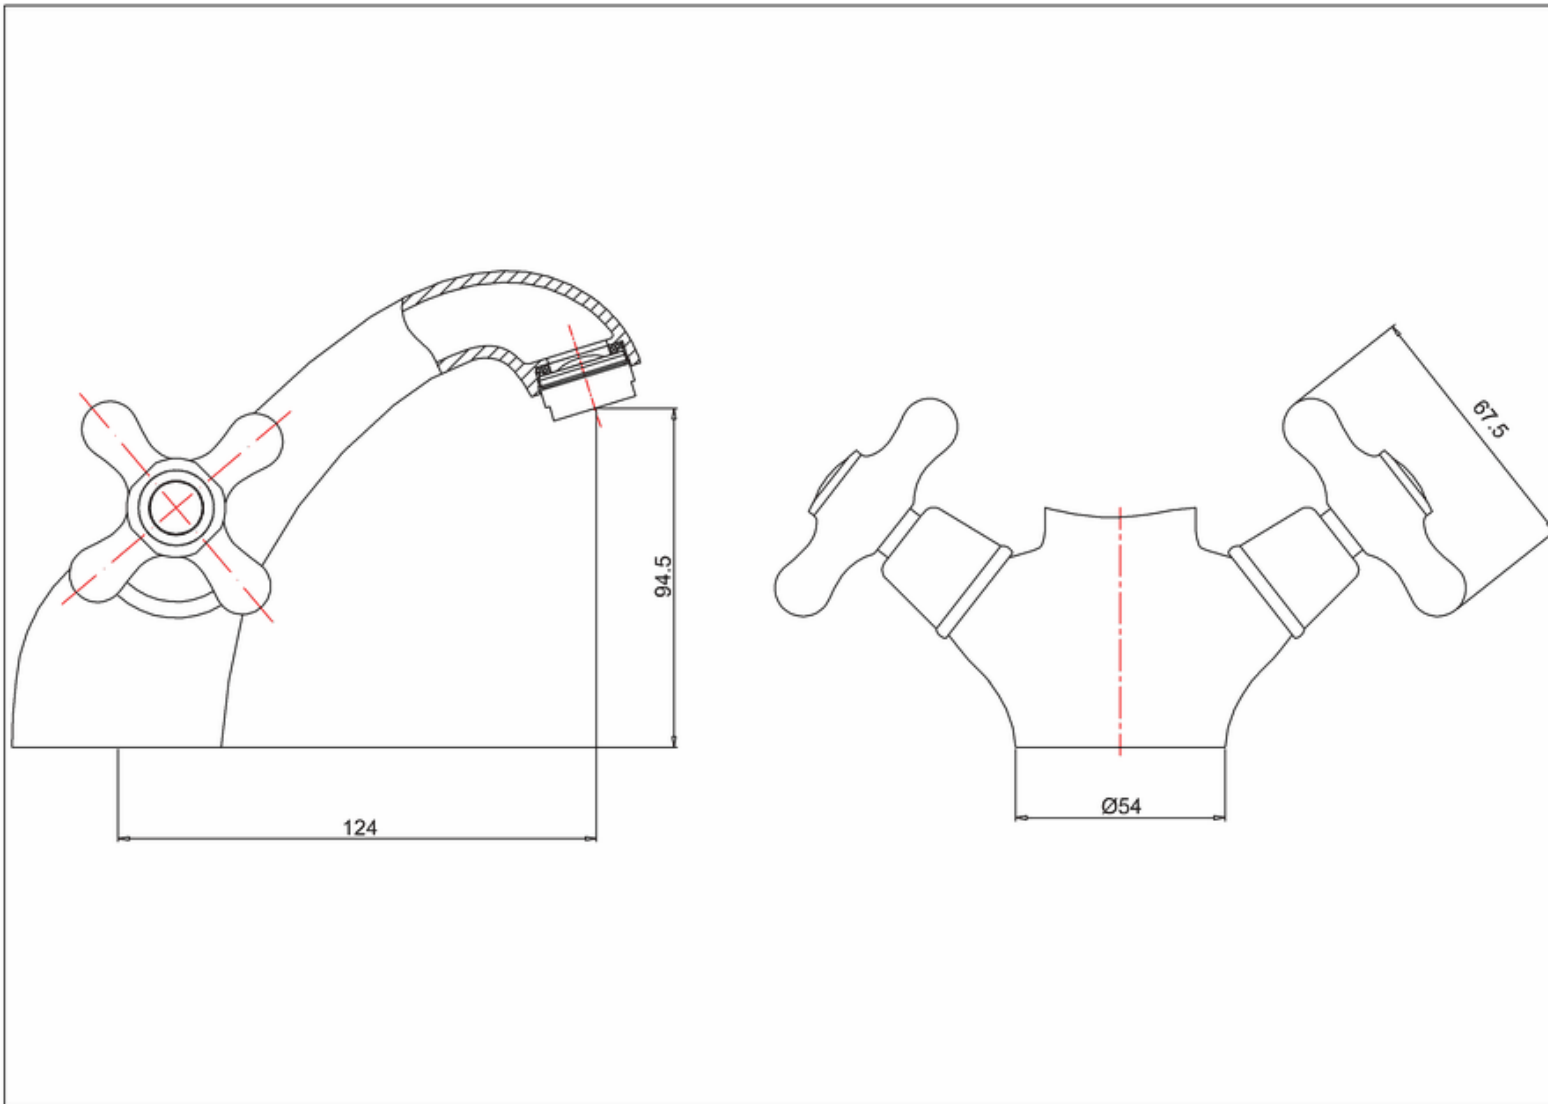

## 20004011450 - INLINE SHALLOW TRAP BATH POP UP WASTE SINGLE ENDED