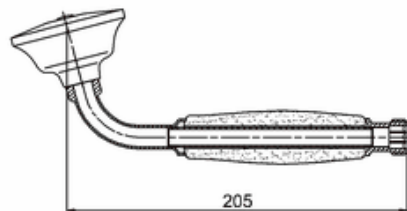

41500090007 - Trinity large bath shower mixer

bathstore