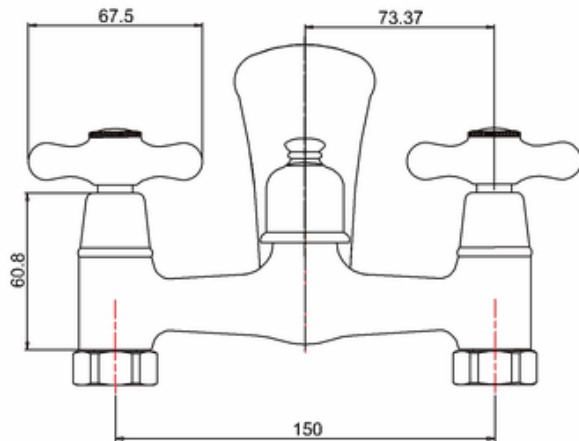

41500090007 - Trinity large bath shower mixer

bathstore