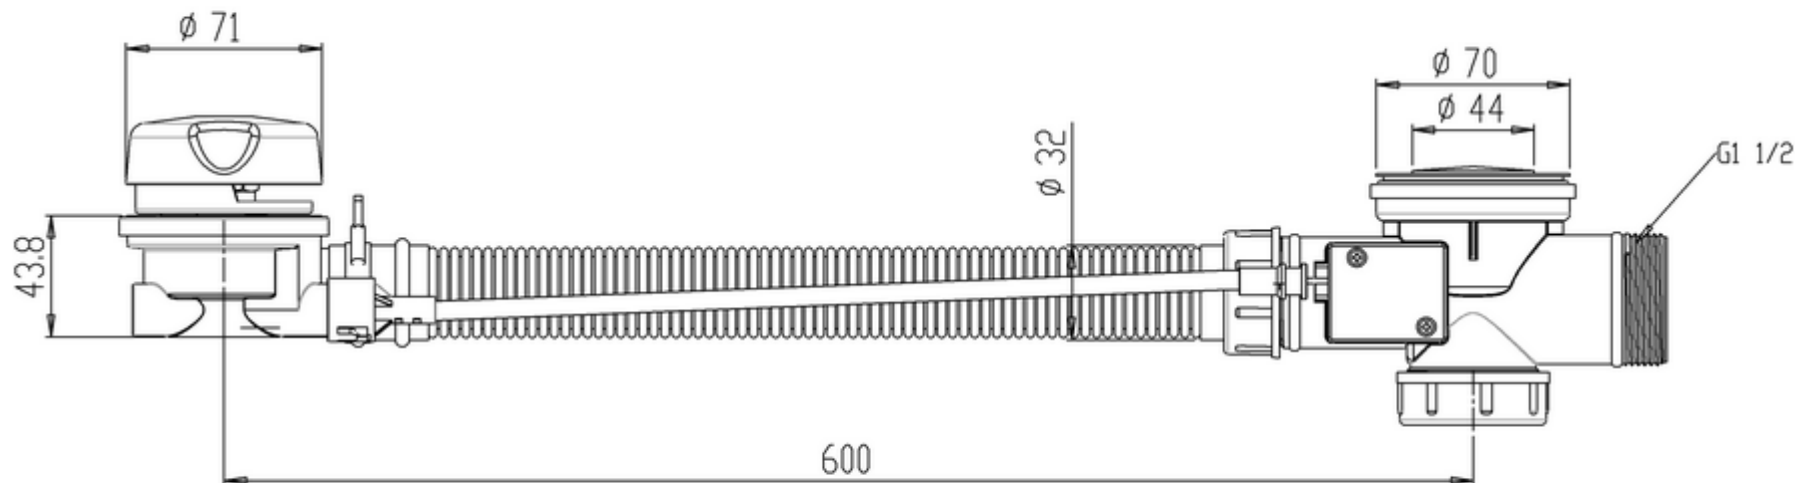

## 20004011450 - INLINE SHALLOW TRAP BATH POP UP WASTE SINGLE ENDED