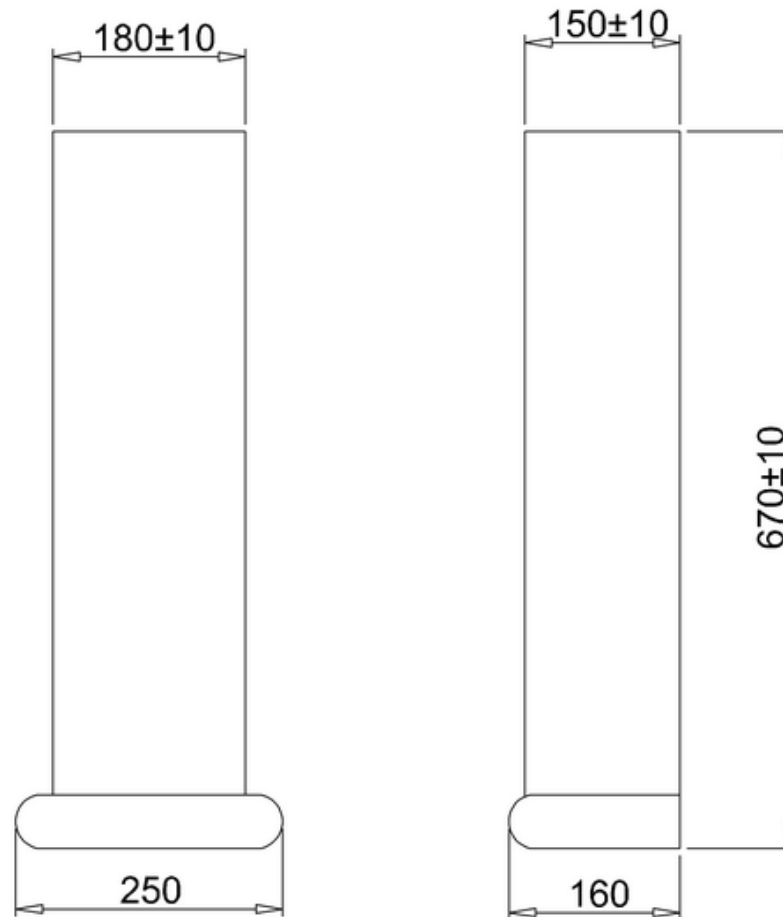

### Note:

For the each part, the dimension tolerance should be followed the list below.

0 ~ 100	101 ~ 200	201 ~ 400	$\geq 401$
$\pm 1$	$\pm 2$	$\pm 3$	$\pm 5$

For the finished assembly, the dimension tolerance should be followed the list below.

## 41800050200 - LEGEND PEDESTAL WHT

Remark:

1: Flatness of installation surface: 0~2mm

2: Flatness of whole surface: 0~5mm

3: Height difference between left and right: 0~3mm

**bathstore**