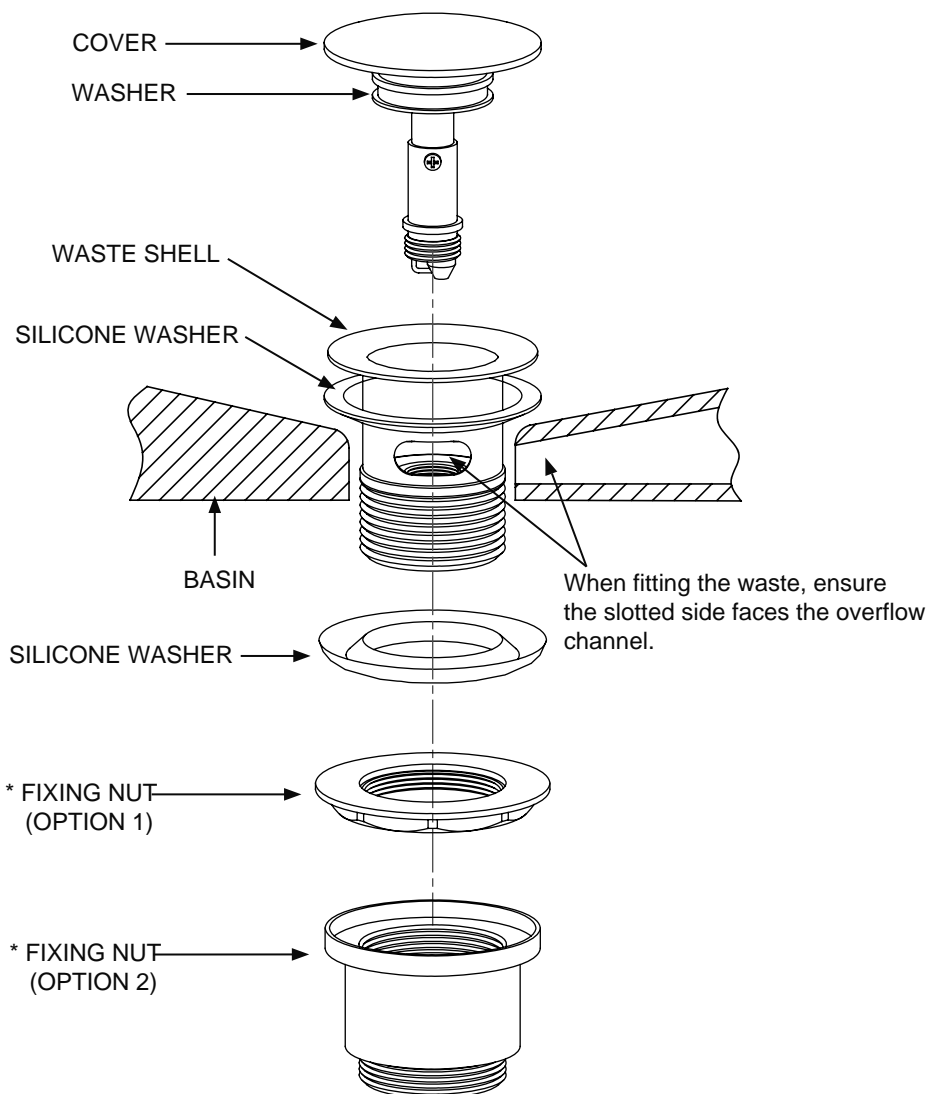

BASIN CLICK CLACK WASTE SLOTTED CHROME

20004011225

Maintenance

We do NOT recommend you use any household cleaners to clean the product. The product should only be cleaned with soapy water, rinsed with clean water, and dried with a soft cloth.