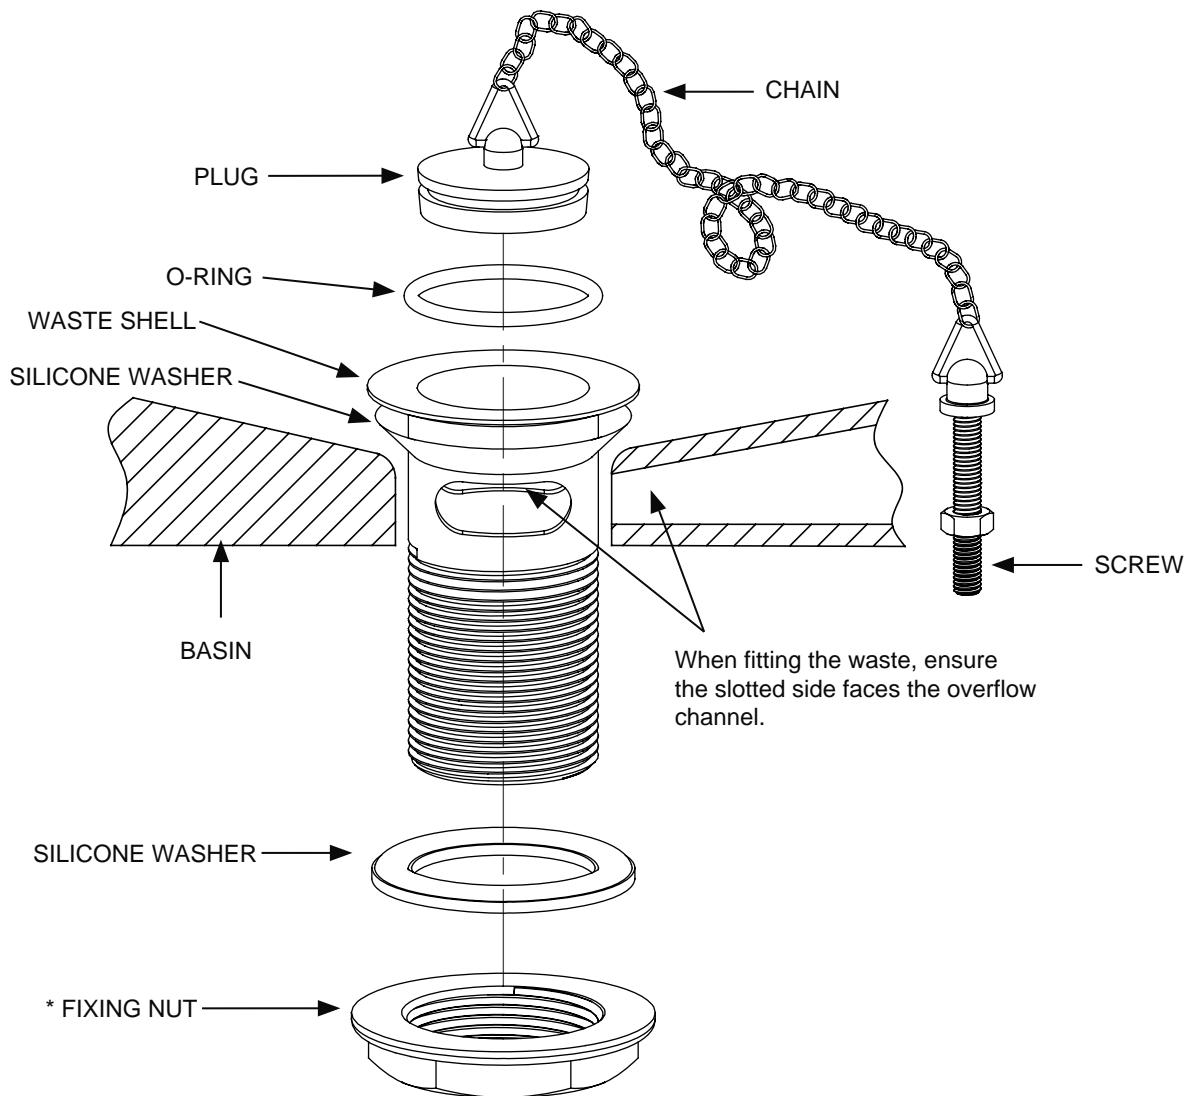

LINK CHAIN BASIN WASTE WITH SOLID PLUG-SLOTTED CHROME

41500080102

Maintenance

We do NOT recommend you use any household cleaners to clean the product. The product should only be cleaned with soapy water, rinsed with clean water, and dried with a soft cloth.