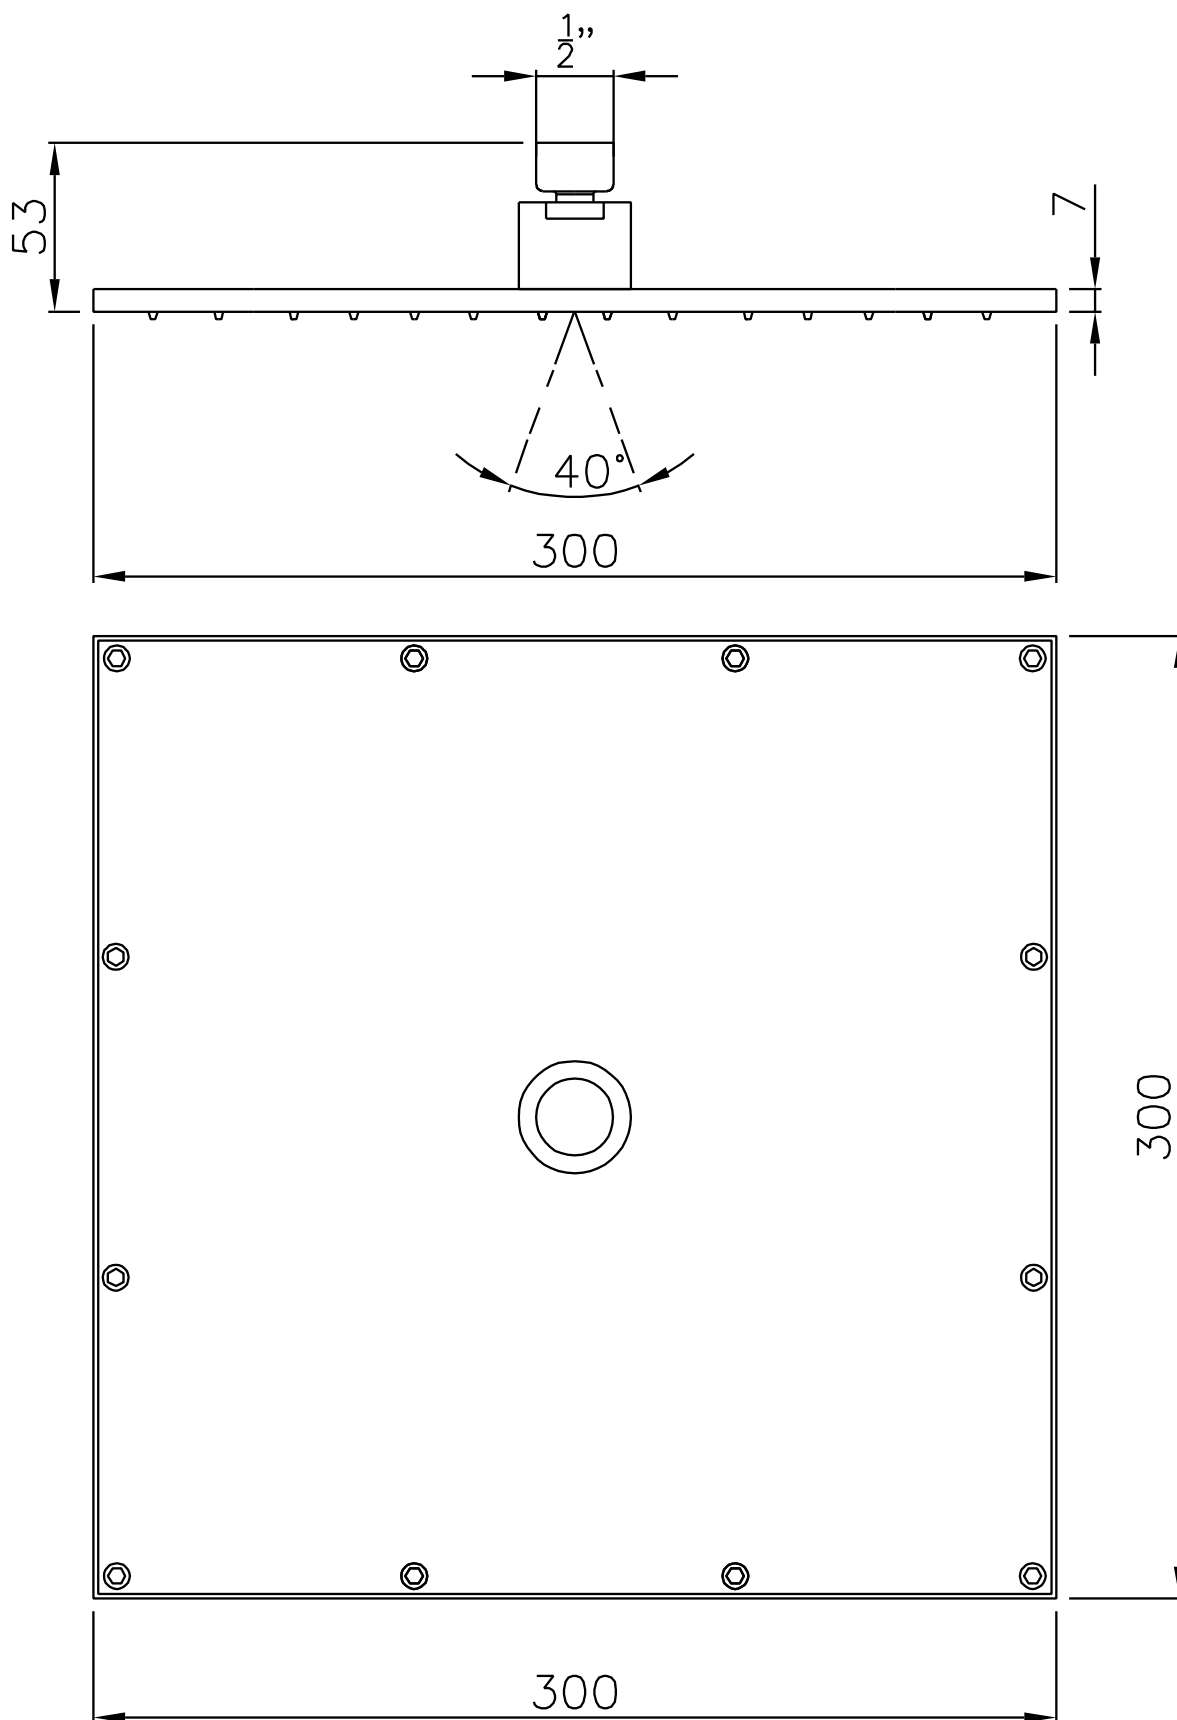

44400023733 – Transition 300 square head

44400023728 – Transition 300 ceiling arm