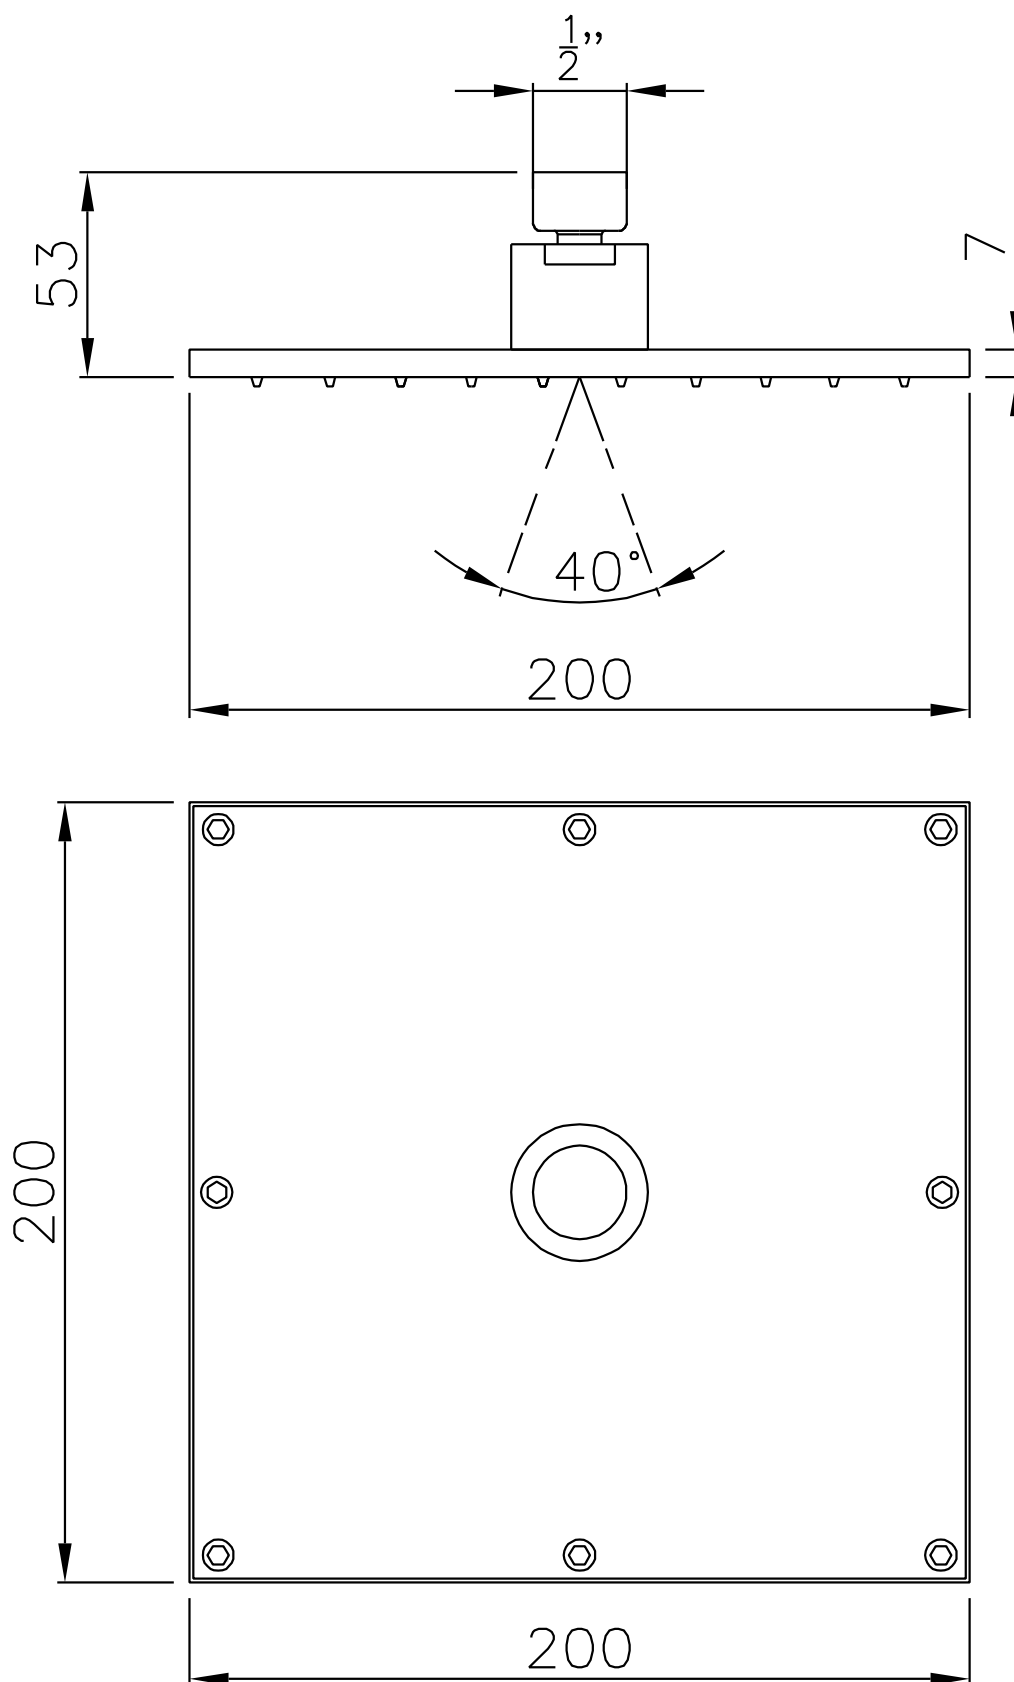

44400023732 – Transition 200 square head

44400023727 – Transition 370 wall arm