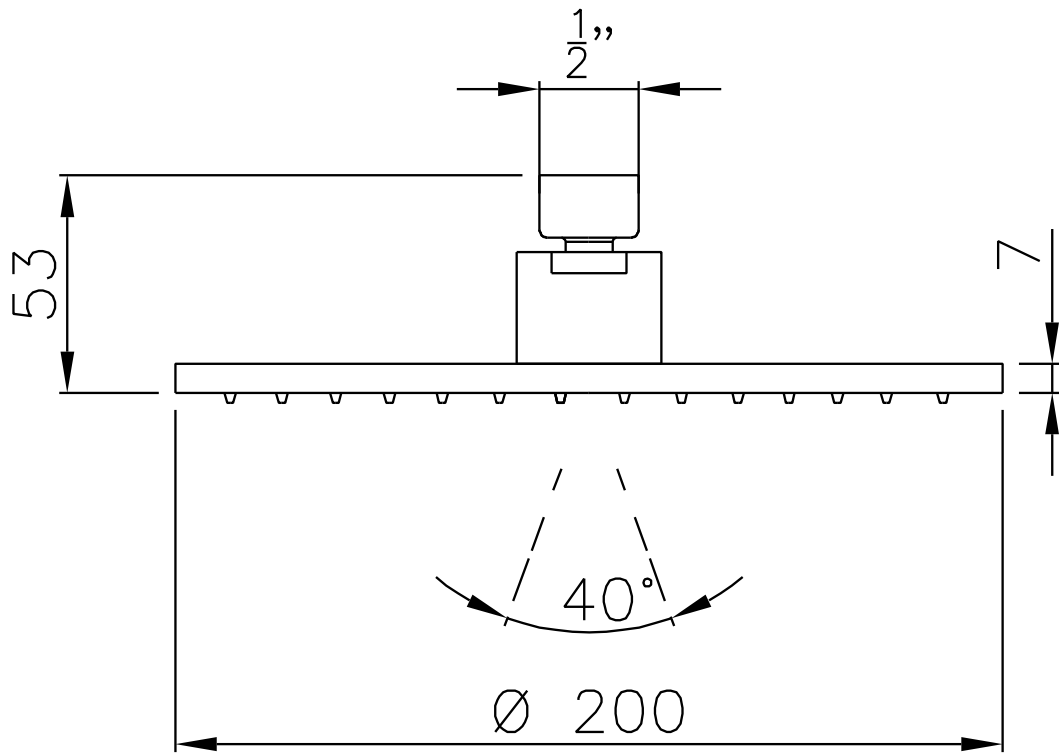

44400023729 – Transition 200 round head

44400023728 – Transition 300 ceiling arm