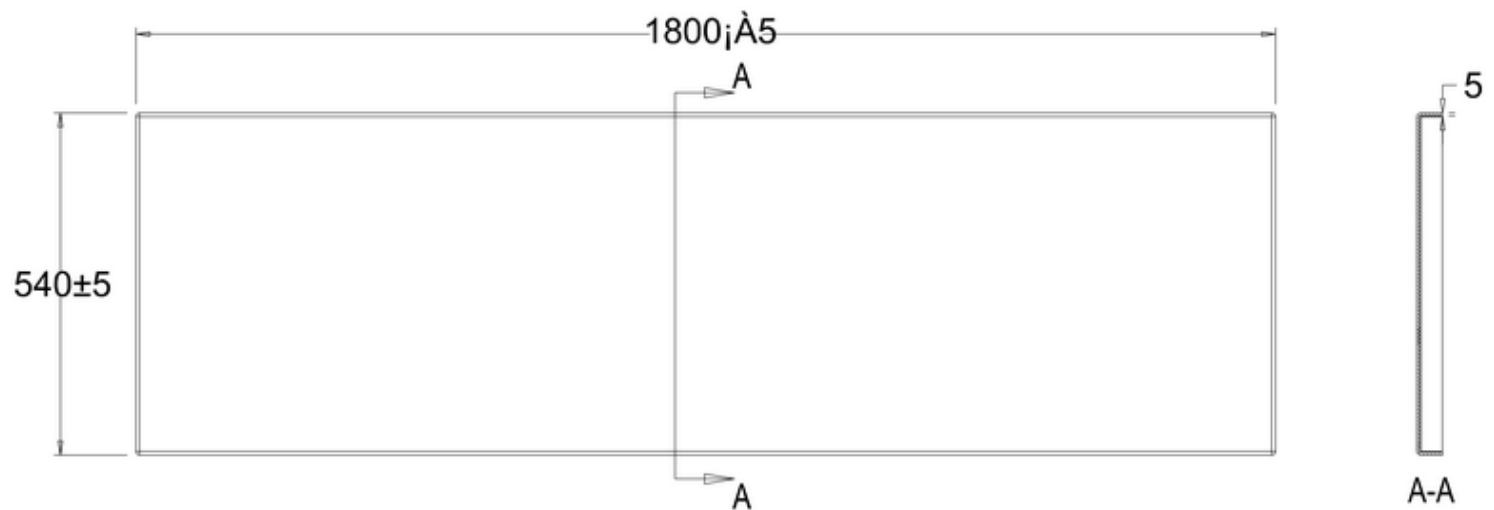

41405002320 - 1800 POOL ACRYLIC SIDE BATH PANEL WHT L1800 H540 BSAB1881

PERSPECTIVE
SCALE 1:30