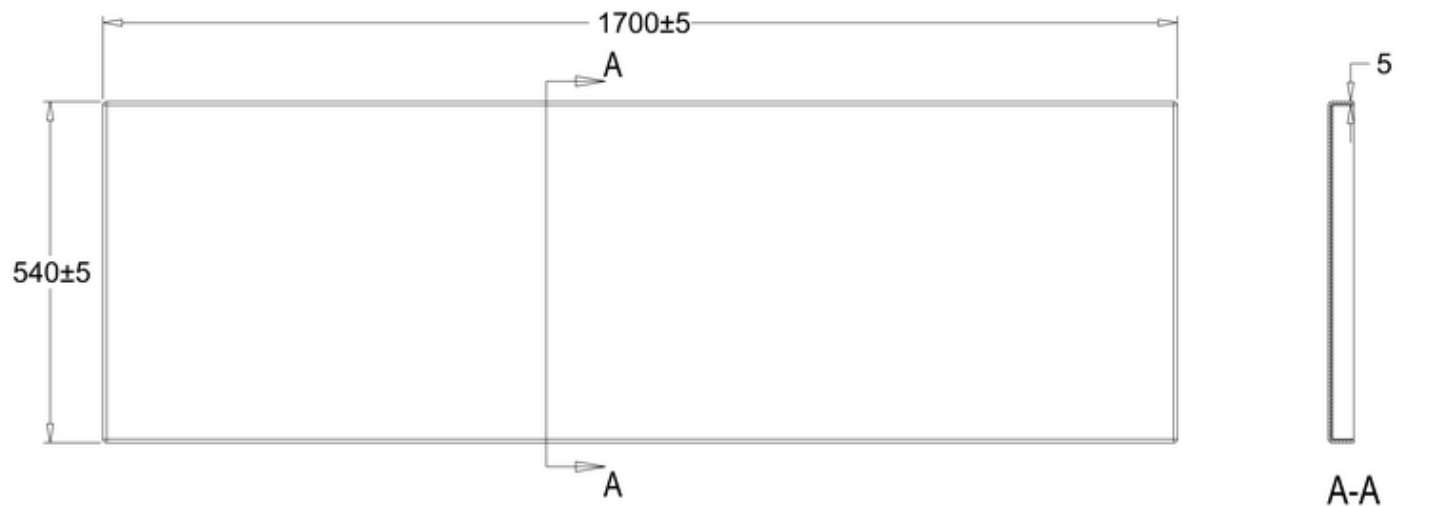

41405002310 - 1700 POOL ACRYLIC SIDE BATH PANEL WHT L1700 H540 BSAB1771

PERSPECTIVE
SCALE 1:30