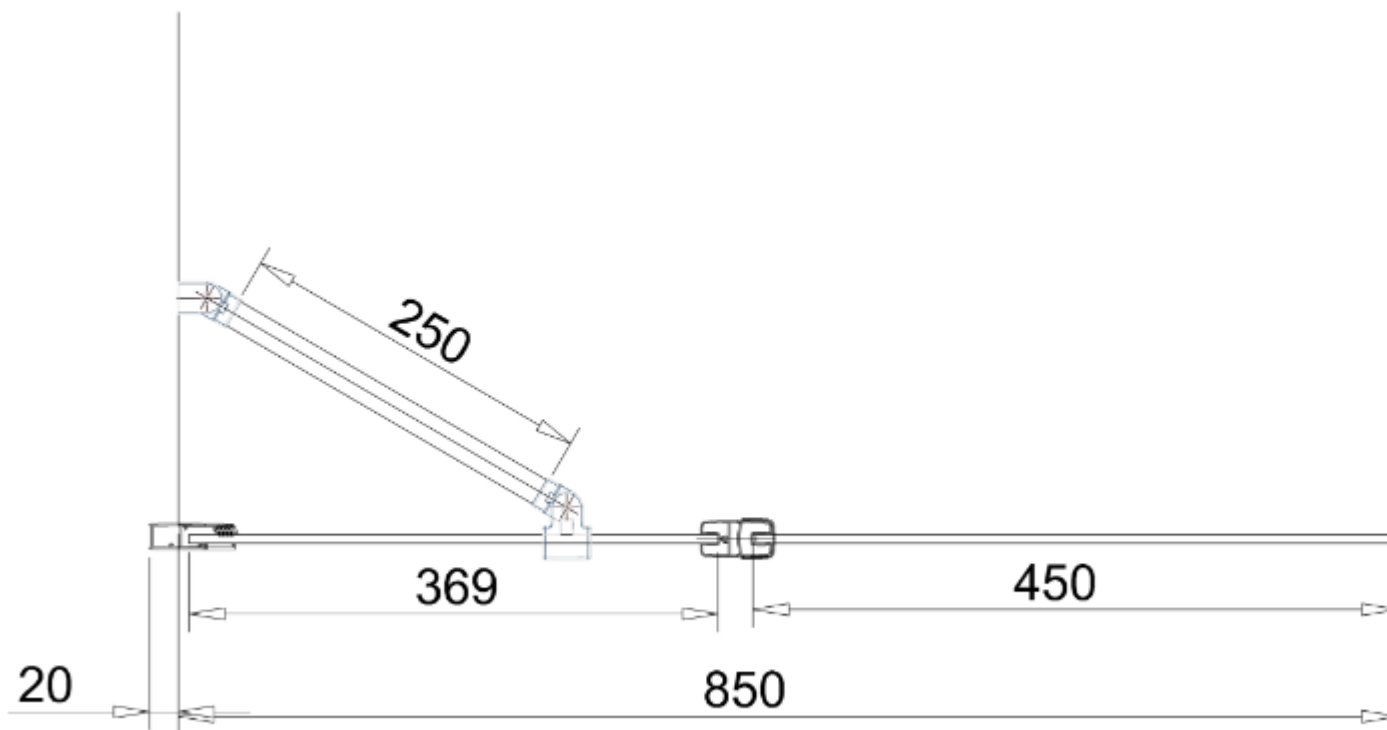

ATLANTES 850 MIRRORED CLEAN PLUS BATH SCREEN, 1450MM HIGH,  
51000034210 (L) & 51000034215 (R)

Handing determined by the  
wall fitting or hinged end