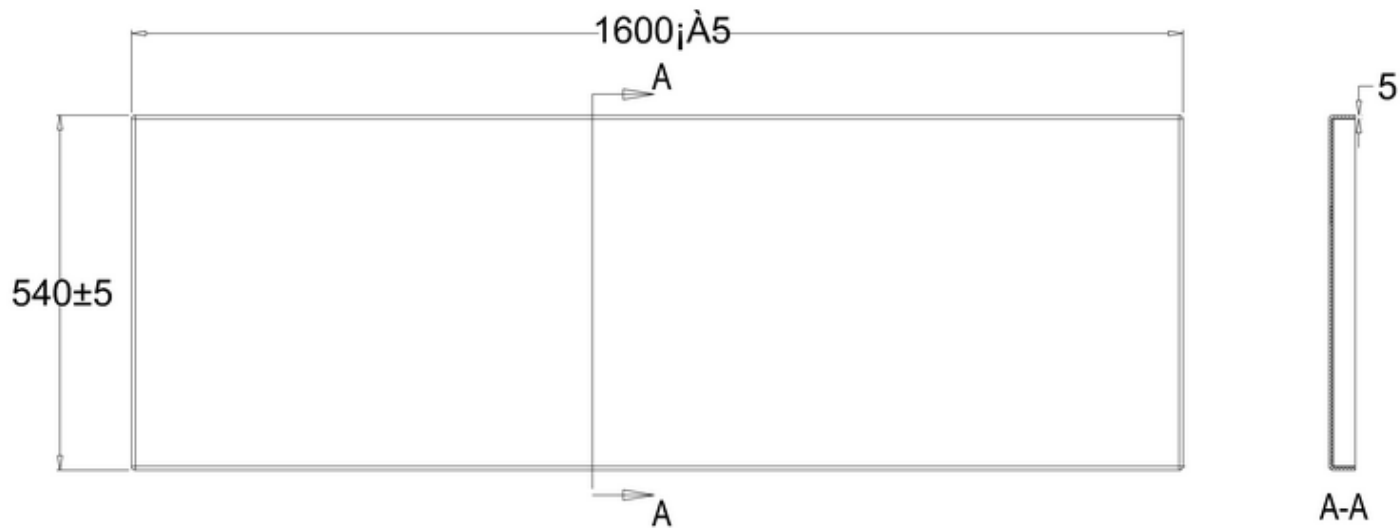

41405002300 - 1600 POOL ACRYLIC SIDE BATH PANEL WHT L1600 H540 BSAB1671

PERSPECTIVE
SCALE 1:30