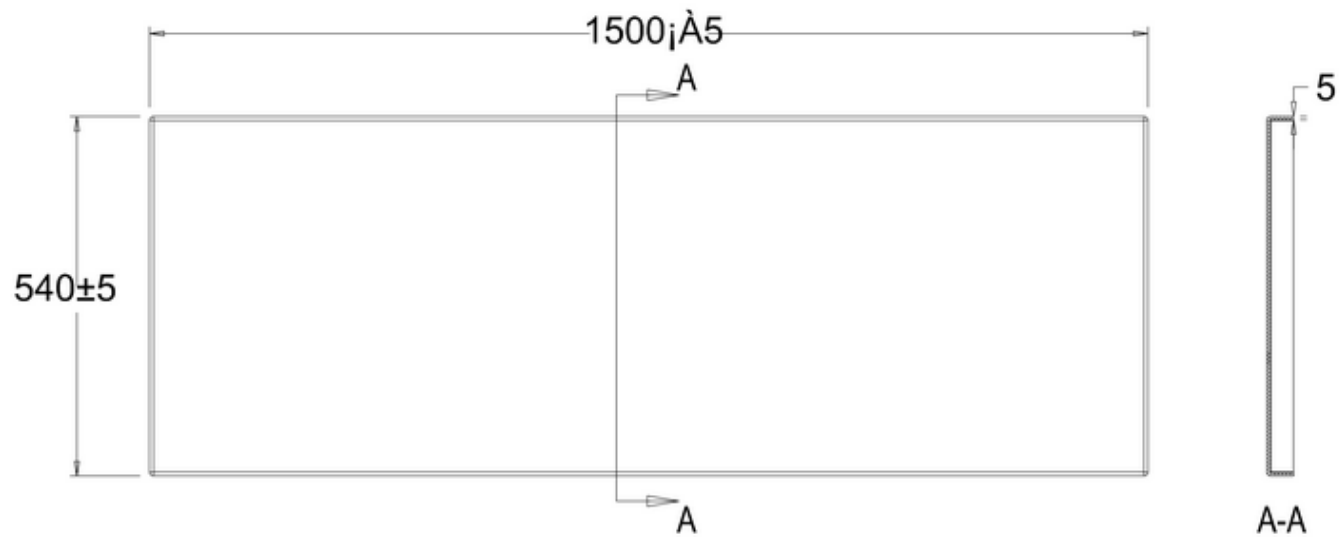

41405002290 - 1500 POOL ACRYLIC SIDE BATH PANEL WHT L1500 H540 BSAB1571

PERSPECTIVE  
SCALE 1:30