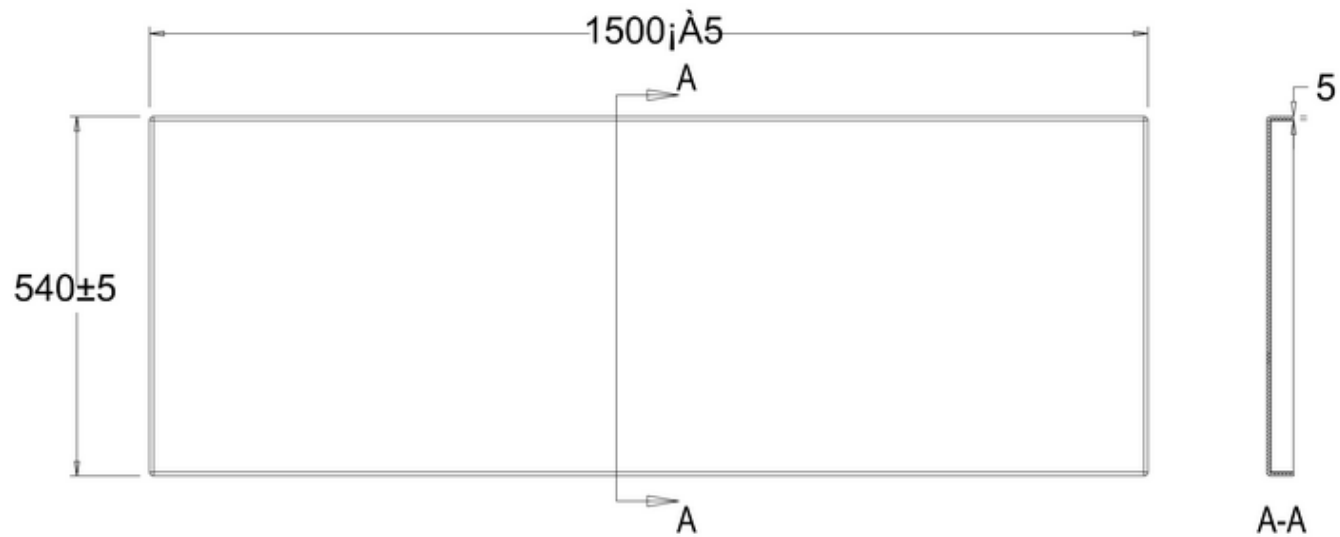

41405002290 - 1500 POOL ACRYLIC SIDE BATH PANEL WHT L1500 H540 BSAB1571

PERSPECTIVE
SCALE 1:30