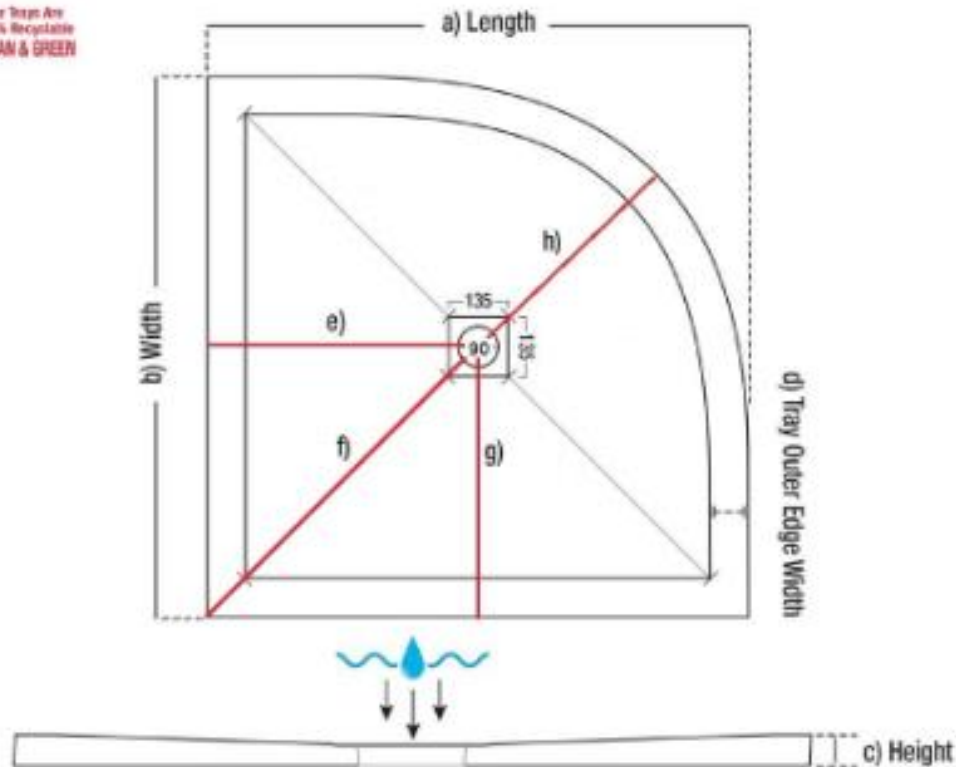

# 44400020660 – Everstone resin 1000 X 1000 Quadrant shower tray

ALL WASTE HOLE POSITIONS ARE CENTER POINT OF THE SHOWER TRAY.

All measurements are in millimetres (mm)

a - Length <small>(actual size mm)</small>	b - Width <small>(actual size mm)</small>	c - Height <small>(Tray height vary area)</small>	d - Outer Edge <small>(mm)</small>	e	f	g	h	Weight <small>(kg)</small>
1000	1000	24 - 27	60	500	TBA	500	TBA	36