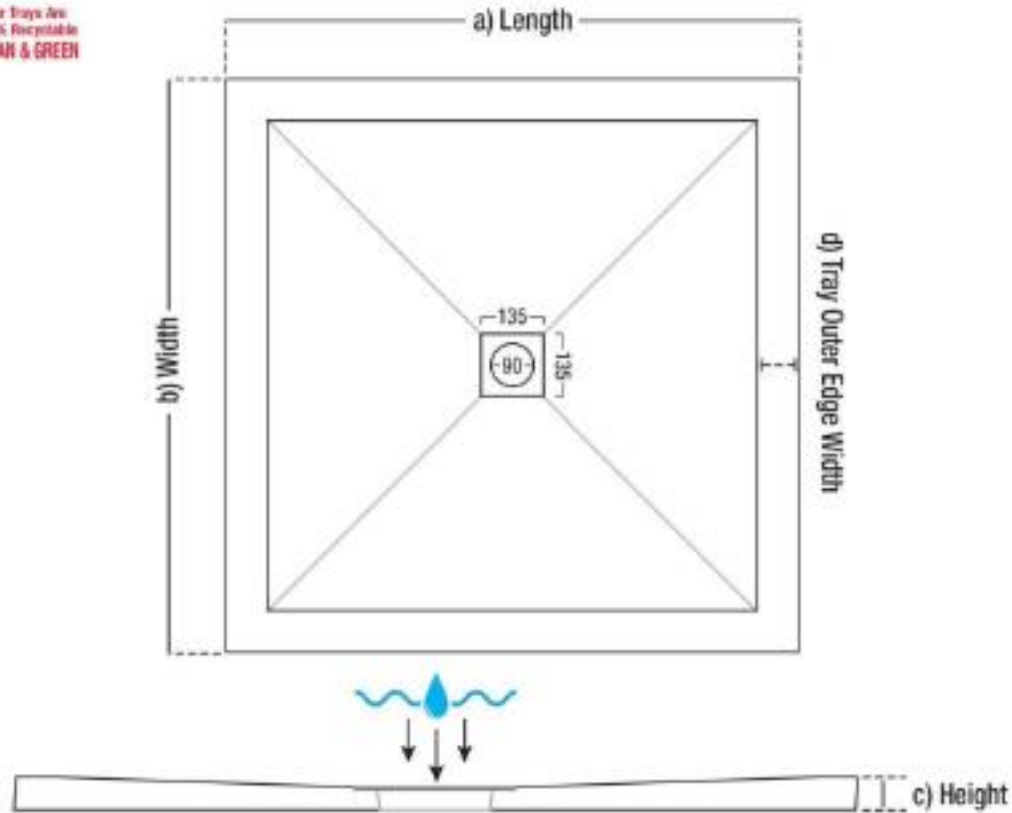

44400020650 - Everstone resin 1000 X 1000 square shower tray

ALL WASTE HOLE POSITIONS ARE CENTER POINT OF THE SHOWER TRAY

All measurements are in millimetres (mm)

a - Length (actual size mm)	b - Width (actual size mm)	c - Height (top height in mm)	d - Outer Edge (mm)	Weight (kg)
1000	1000	24 - 27	60	36