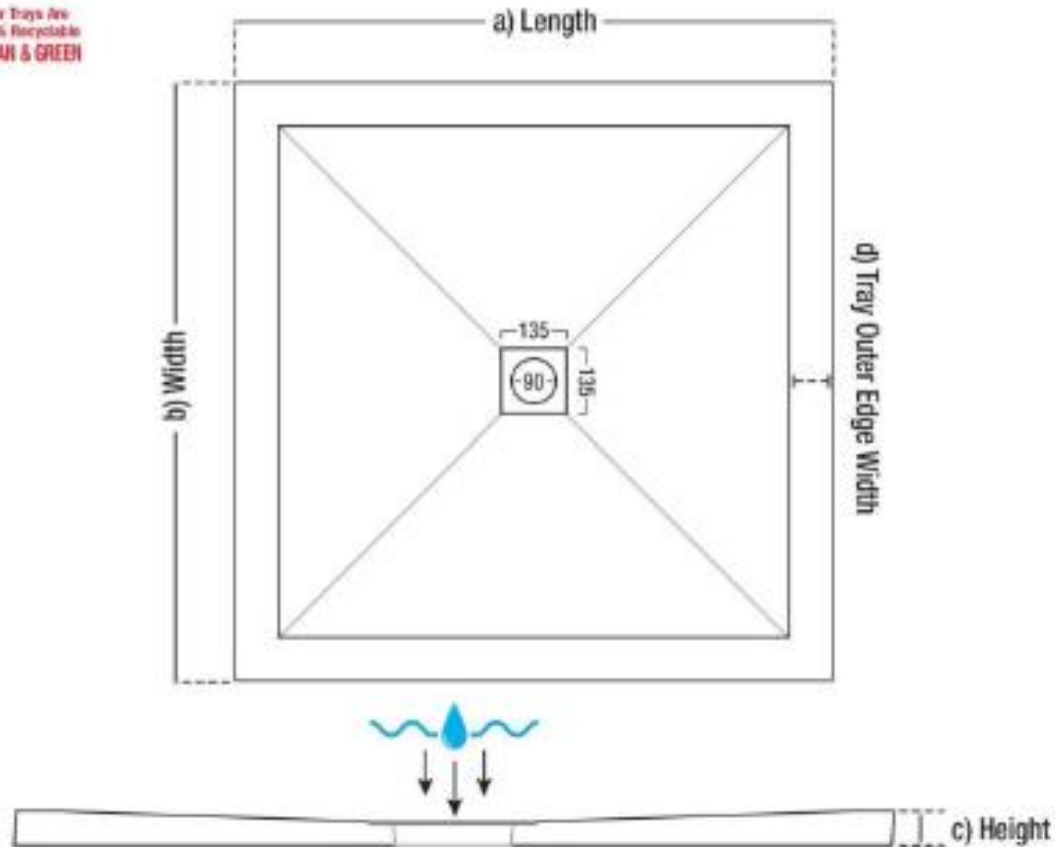

# 44400020630 - Everstone resin 700 X 700 square shower tray

ALL WASTE HOLE POSITIONS ARE CENTER POINT OF THE SHOWER TRAY

All measurements are in millimetres (mm)

a - Length <small>(actual size mm)</small>	b - Width <small>(actual size mm)</small>	c - Height <small>Tray height varies (mm)</small>	d - Outer Edge <small>(mm)</small>	Weight <small>(kg)</small>
700	700	24 - 27	60	27