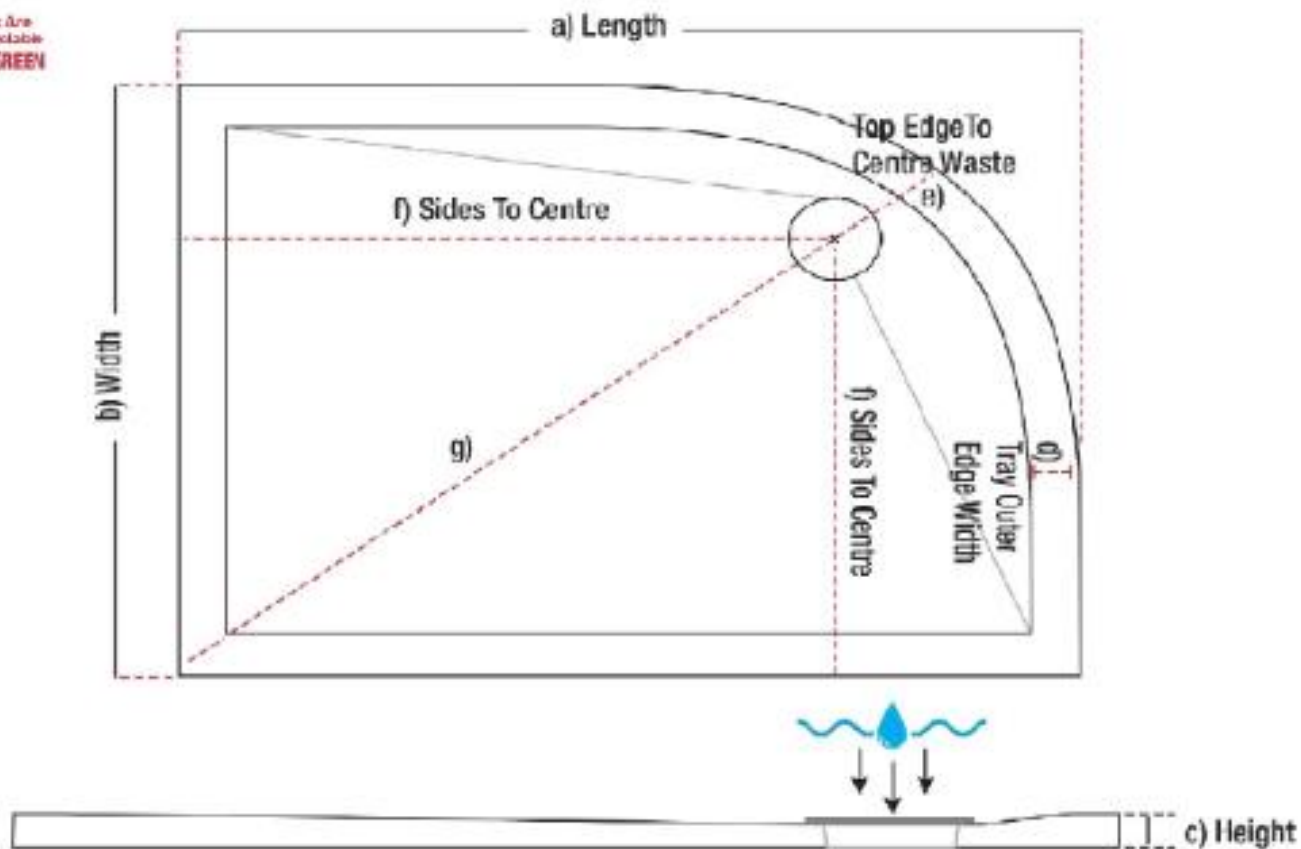

4440006950 - Tread anti-slip offset 1200 X 900 LH quad shower tray

a - Length (actual size mm)	b - Width (actual size mm)	c - Height Tray heights vary (mm)	d - Outer Edge (mm)	e - Top Waste Centre (mm)	f - Side Waste Centre (mm)	g	Weight (kg)
1200 (1188)	900 (896)	24 - 27	60	165	920 / 620	TBA	40