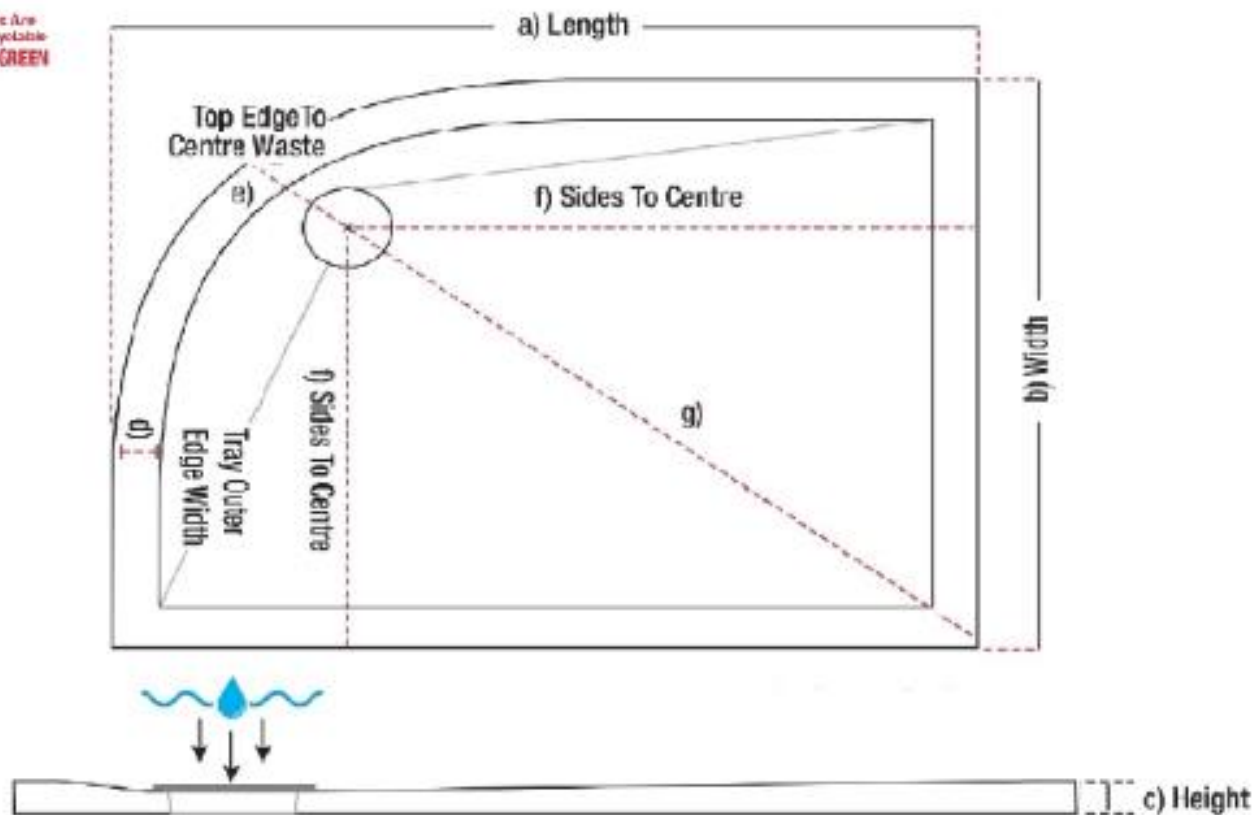

4440006940 - Tread anti-slip offset 1200 X 800RHquad shower tray

a - Length (actual size mm)	b - Width (actual size mm)	c - Height Tray heights vary (mm)	d - Outer Edge (mm)	e - Top Waste Centre (mm)	f - Side Waste Centre (mm)	f - Side Waste Centre (mm)	g	Weight kg
1200 (1198)	800 (798)	24 - 27	60	165	920	520	1060	32