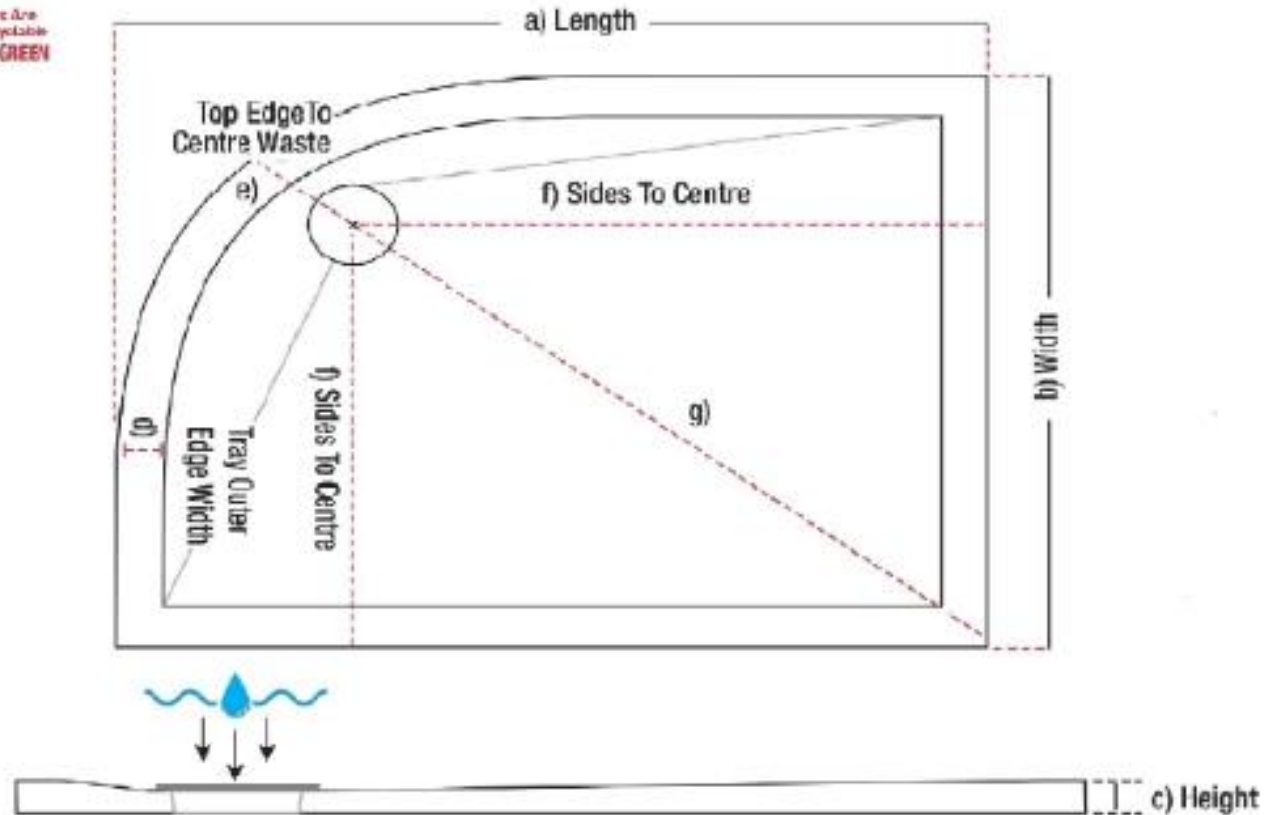

4440006920 - Tread anti-slip offset 1100 X 800RHquad shower tray

a - Length <small>(actual size mm)</small>	b - Width <small>(actual size mm)</small>	c - Height <small>Tray heights vary (mm)</small>	d - Outer Edge <small>(mm)</small>	e - Top Waste Centre <small>(mm)</small>	f - Side Waste Centre <small>(mm)</small>	g	Weight <small>(kg)</small>
1100 <small>(1086)</small>	800 <small>(796)</small>	24 - 27	60	165	820 / 520	TBA	34