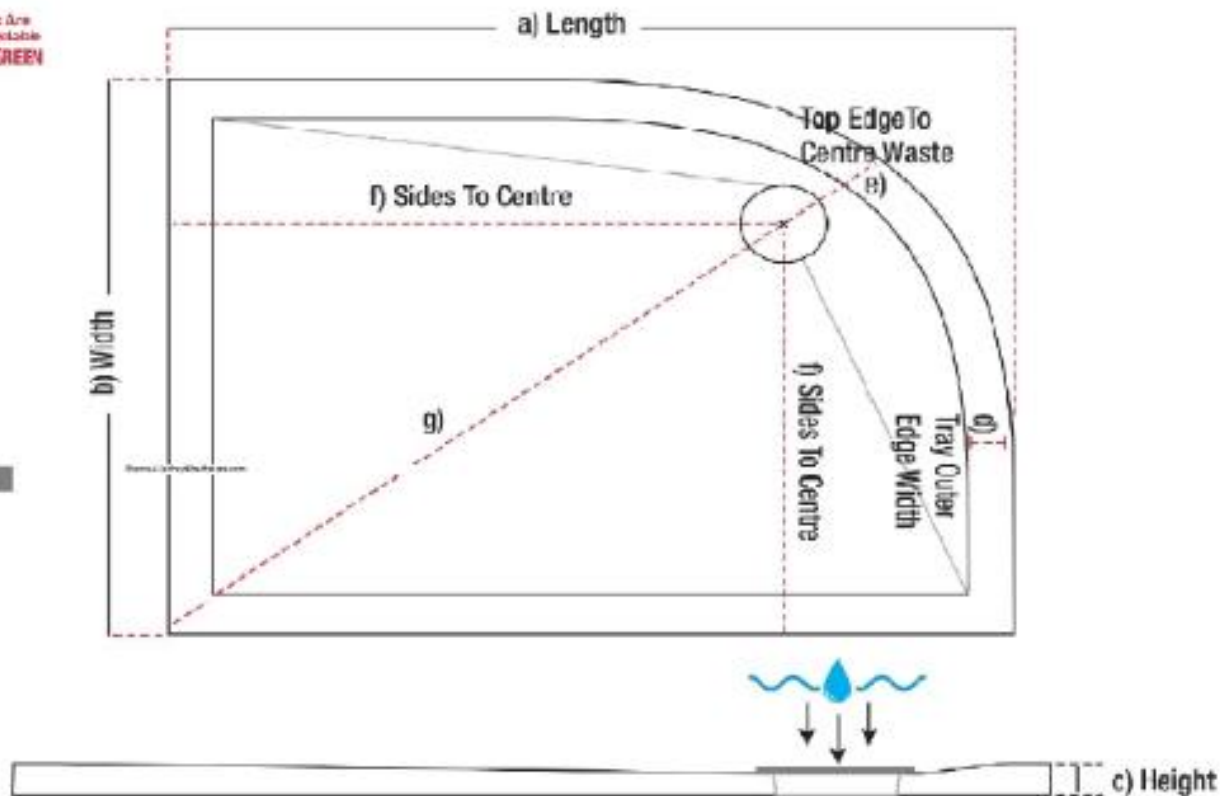

4440006910 - Tread anti-slip offset 1100 X 800LH quad shower tray

| a - Length <small>(actual size mm)</small> | b - Width <small>(actual size mm)</small> | c - Height <small>Tray heights vary (mm)</small> | d - Outer Edge <small>(mm)</small> | e - Top Waste Centre <small>(mm)</small> | f - Side Waste Centre <small>(mm)</small> | g | Weight <small>(kg)</small> |
|---|--|---|---------------------------------------|---|--|-----|-------------------------------|
| 1100 <small>(1068)</small> | 800 <small>(768)</small> | 24 - 27 | 60 | 165 | 820 / 820 | TBA | 34 |