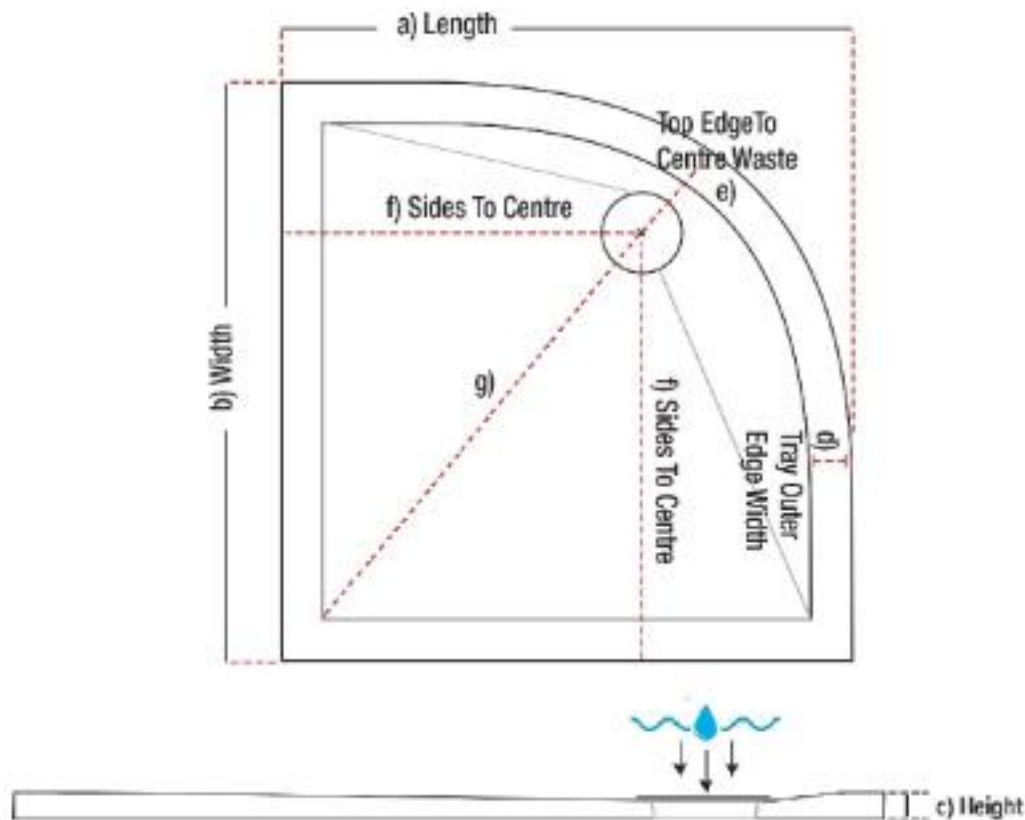

4440006890 - Tread anti-slip 900 X 900 quad shower tray

a - Length <small>(actual size mm)</small>	b - Width <small>(actual size mm)</small>	c - Height <small>Tray heights vary (mm)</small>	d - Outer Edge <small>(mm)</small>	e - Top Waste Centre <small>(mm)</small>	f - Side Waste Centre <small>(mm)</small>	g	Weight <small>(kg)</small>
900 <small>(898)</small>	900 <small>(898)</small>	24 - 27	60	165	620	880	29