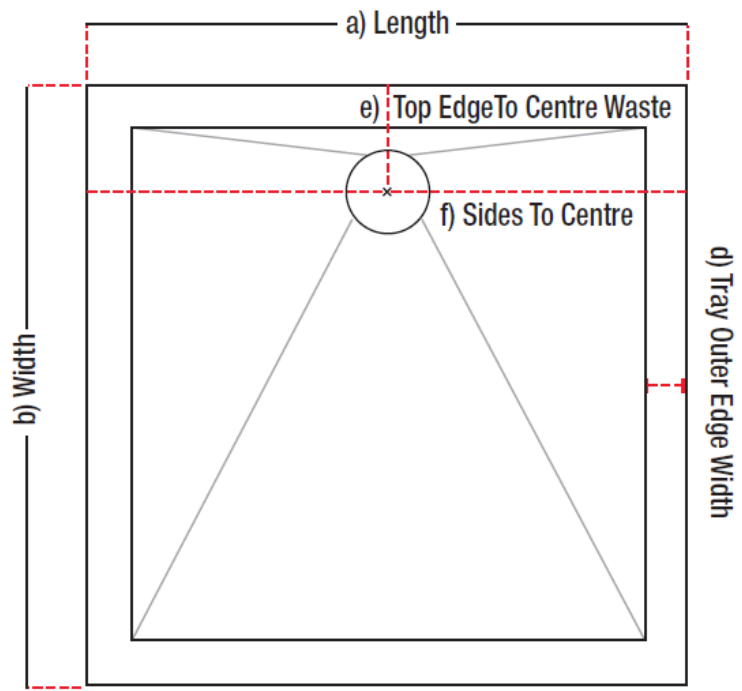

44400006860 – Tread anti-slip 900 X 900 shower tray

a - Length (actual size mm)	b - Width (actual size mm)	c - Height Tray heights vary (mm)	d - Outer Edge (mm)	e - Top Waste Centre (mm)	f - Side Waste Centre (mm)	Weight (kg)
900 (898)	900 (898)	24 - 27	60	165	450	29