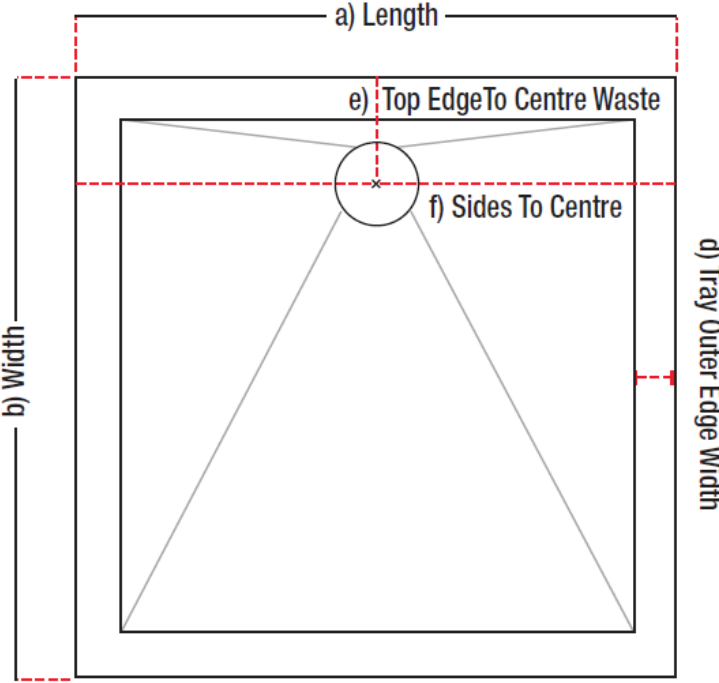

44400006850 – Tread anti-slip 800 X 800 shower tray

a - Length (actual size mm)	b - Width (actual size mm)	c - Height Tray heights vary (mm)	d - Outer Edge (mm)	e - Top Waste Centre (mm)	f - Side Waste Centre (mm)	Weight (kg)
800 (798)	800 (798)	24 - 27	60	165	400	26