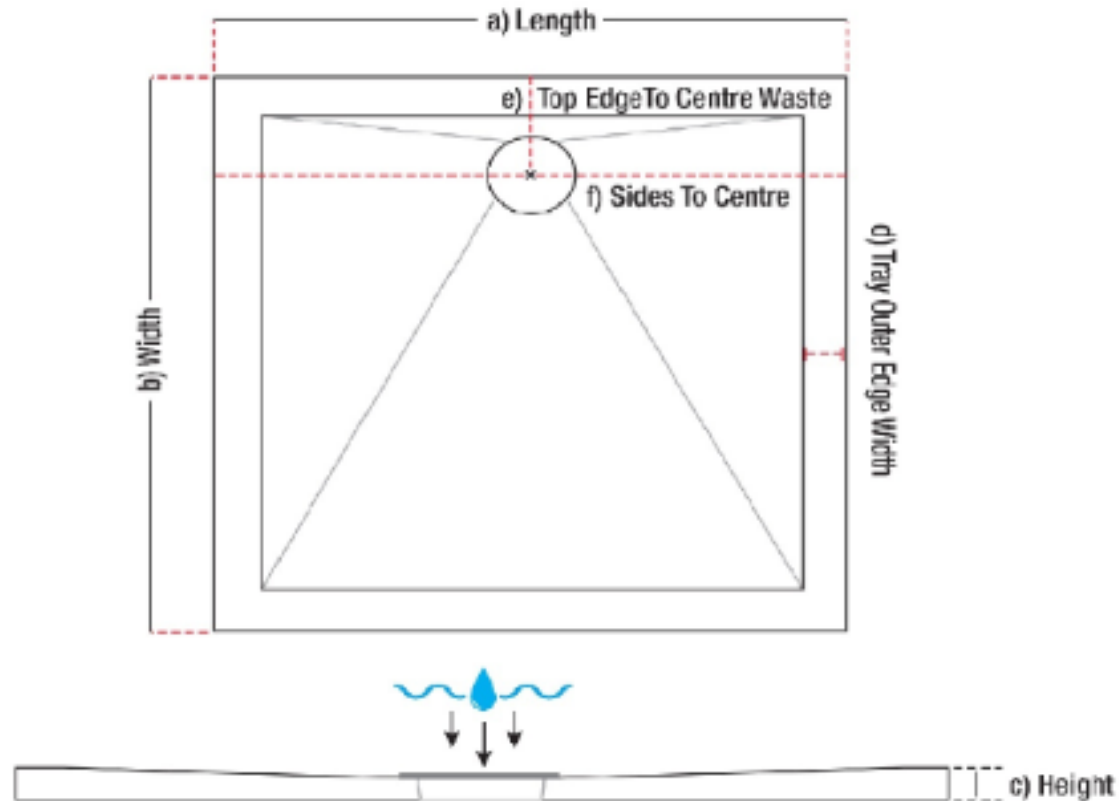

4440006830 - Tread anti-slip 700 X 700 shower tray

a - Length (actual size mm)	b - Width (actual size mm)	c - Height Tray heights vary (mm)	d - Outer Edge (mm)	e - Top Waste Centre (mm)	f - Side Waste Centre (mm)	Weight (kg)
700 (688)	700 (688)	24 - 27	60	165	350	27