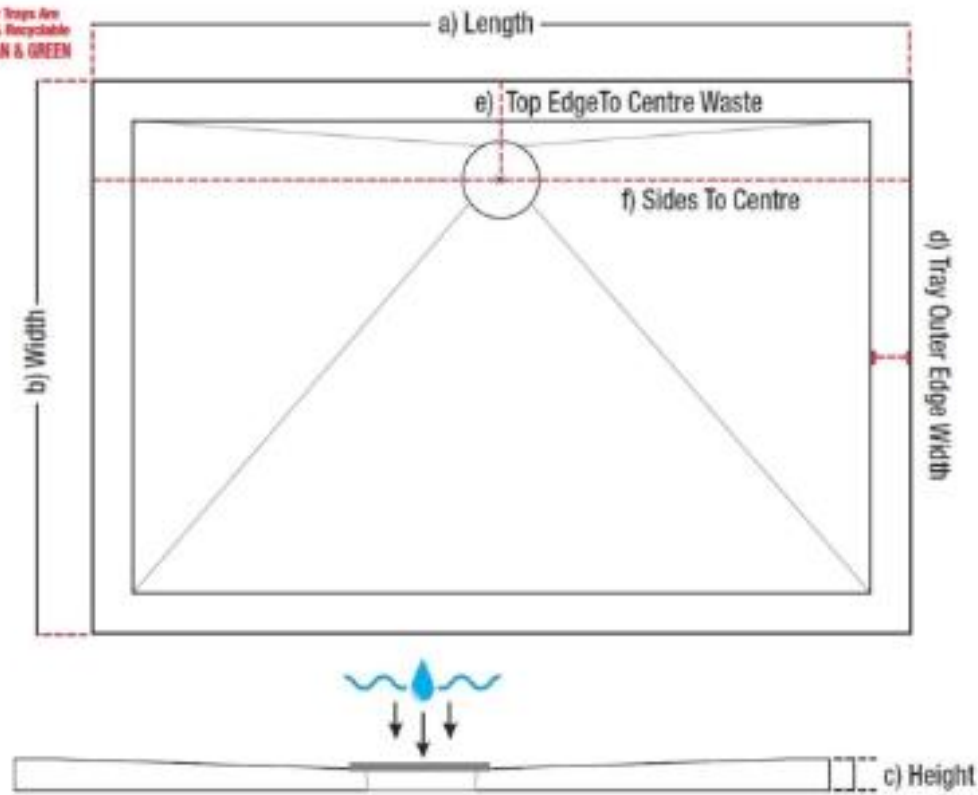

4440006810 - Tread anti-slip 1700 X 700 shower tray

a - Length (actual size mm)	b - Width (actual size mm)	c - Height Tray heights vary (mm)	d - Outer Edge (mm)	e - Top Waste Centre (mm)	f - Side Waste Centre (mm)	Weight (kg)
1700 (1698)	700 (698)	24 - 27	60	165	850	54