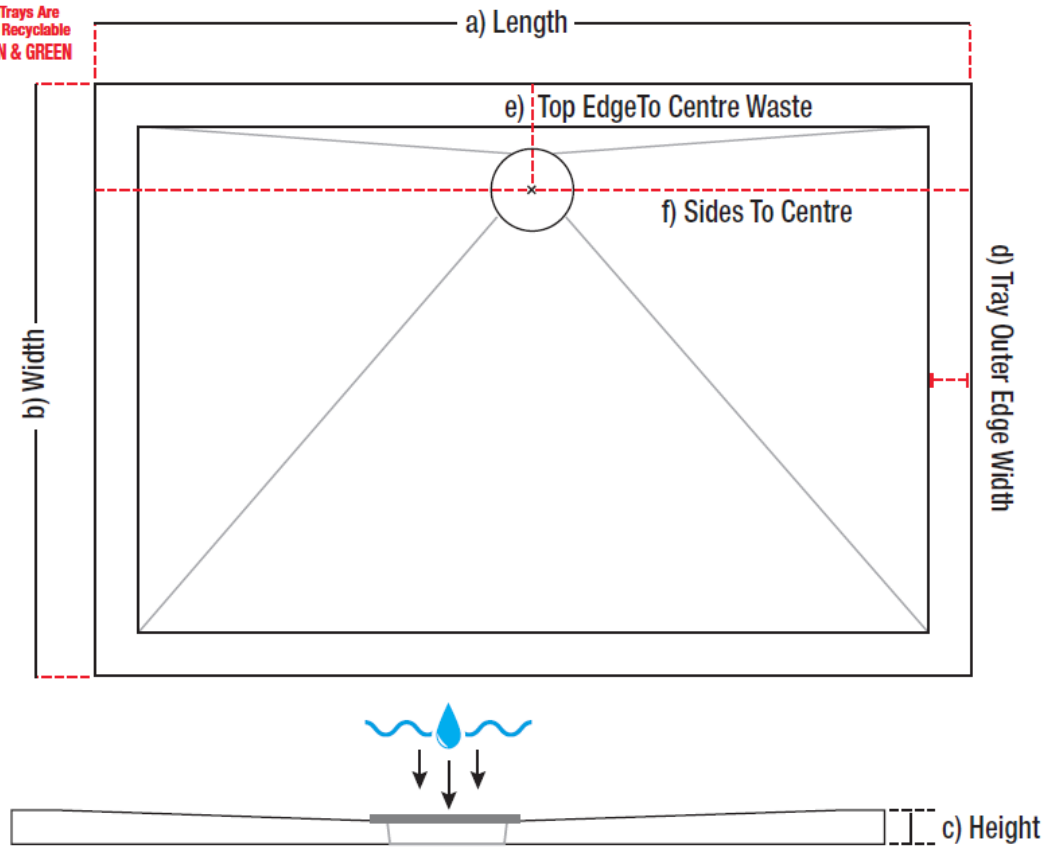

44400006800 – Tread anti-slip 1400 X 900 shower tray

a - Length (actual size mm)	b - Width (actual size mm)	c - Height Tray heights vary (mm)	d - Outer Edge (mm)	e - Top Waste Centre (mm)	f - Side Waste Centre (mm)	Weight (kg)
1400 (1398)	900 (898)	24 - 27	60	165	700	39