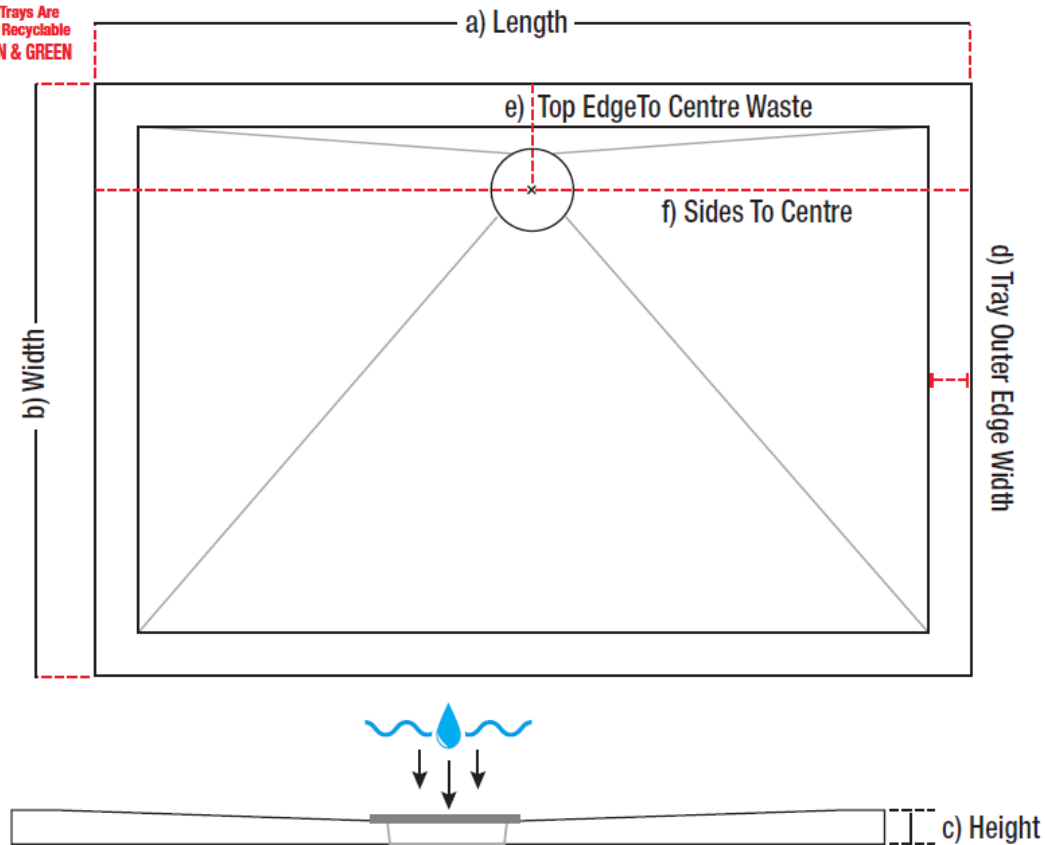

44400006790 – Tread anti-slip 1200 X 900 shower tray

a - Length (actual size mm)	b - Width (actual size mm)	c - Height Tray heights vary (mm)	d - Outer Edge (mm)	e - Top Waste Centre (mm)	f - Side Waste Centre (mm)	Weight (kg)
1200 (1198)	900 (898)	24 - 27	60	165	600	35