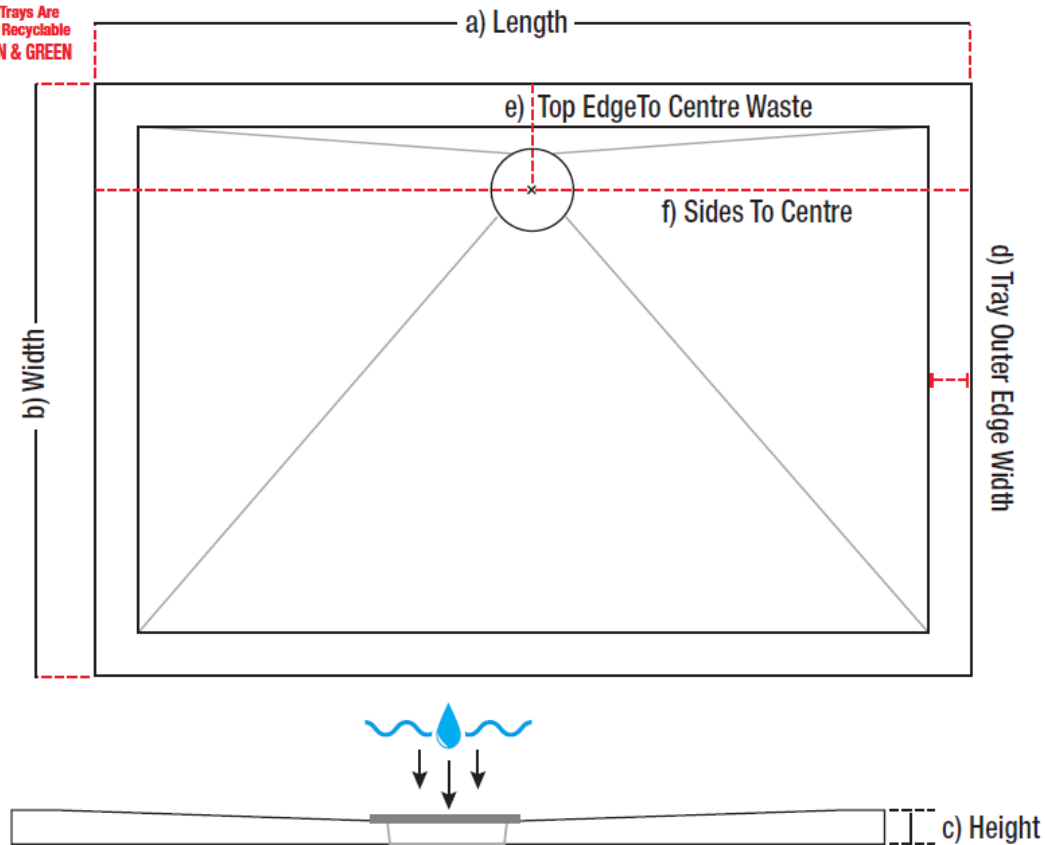

44400006770 – Tread anti-slip 1200 X 760 shower tray

a - Length (actual size mm)	b - Width (actual size mm)	c - Height Tray heights vary (mm)	d - Outer Edge (mm)	e - Top Waste Centre (mm)	f - Side Waste Centre (mm)	Weight (kg)
1200 (1198)	760 (758)	24 - 27	60	165	600	32