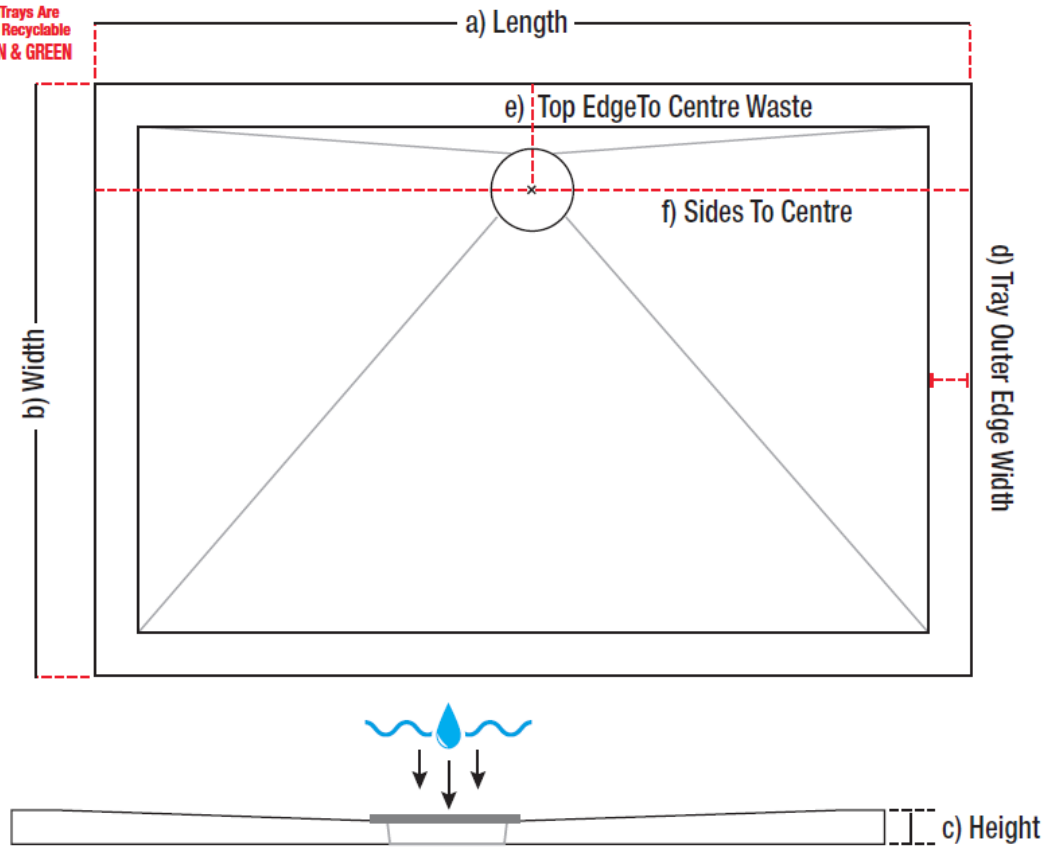

44400006750 – Tread anti-slip 1 100 X 900 shower tray

a - Length (actual size mm)	b - Width (actual size mm)	c - Height Tray heights vary (mm)	d - Outer Edge (mm)	e - Top Waste Centre (mm)	f - Side Waste Centre (mm)	Weight (kg)
1100 (1098)	900 (898)	24 - 27	60	165	550	33