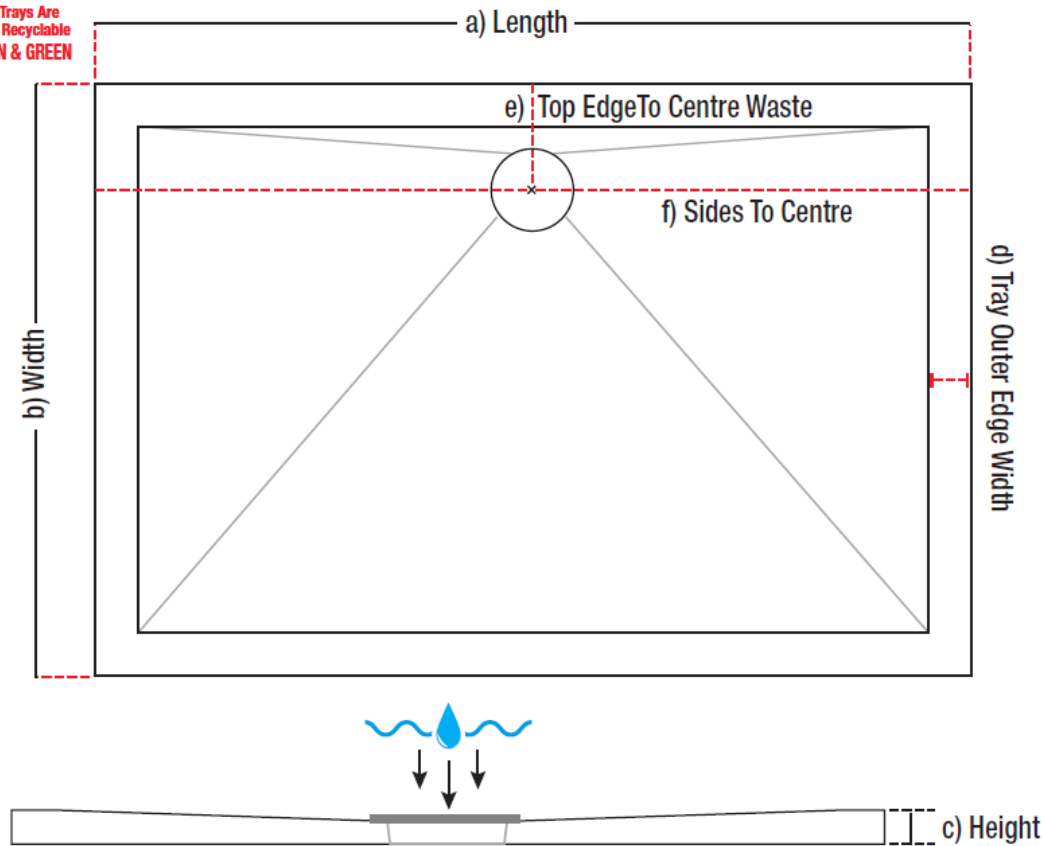

44400006740 – Tread anti-slip 1100 X 800 shower tray

a - Length (actual size mm)	b - Width (actual size mm)	c - Height Tray heights vary (mm)	d - Outer Edge (mm)	e - Top Waste Centre (mm)	f - Side Waste Centre (mm)	Weight (kg)
1100 (1098)	800 (798)	24 - 27	60	165	550	32