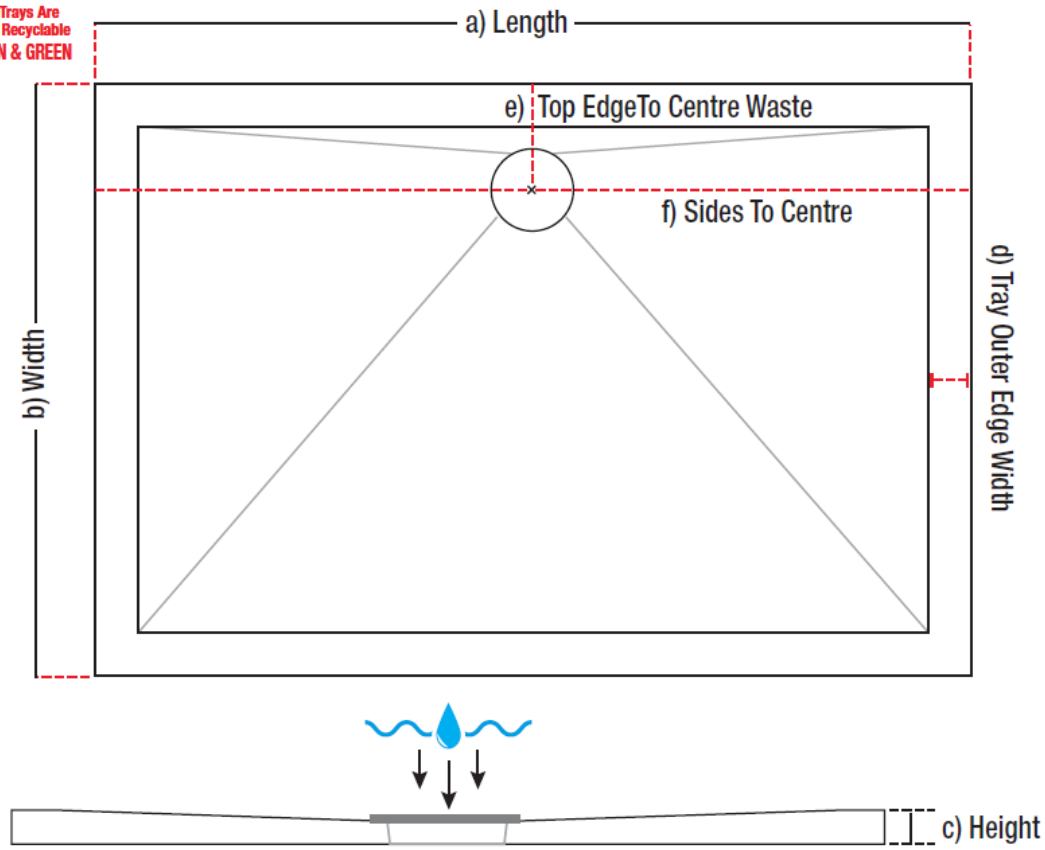

44400006720 – Tread anti-slip 1000 X 800 shower tray

a - Length (actual size mm)	b - Width (actual size mm)	c - Height Tray heights vary (mm)	d - Outer Edge (mm)	e - Top Waste Centre (mm)	f - Side Waste Centre (mm)	Weight (kg)
1000 (998)	800 (798)	24 - 27	60	165	500	30