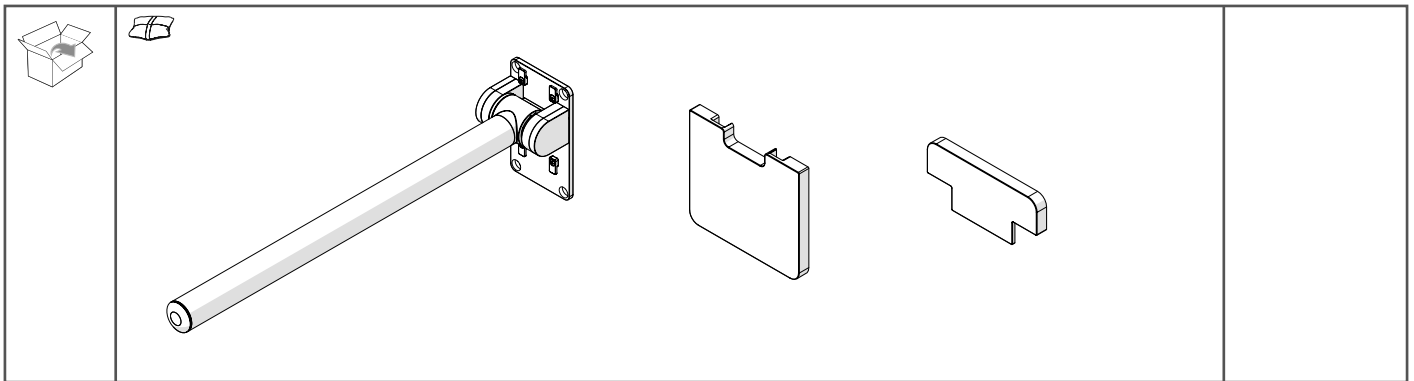

Ensure fold up rail

41800031655

IMPORTANT: This wall hung fold up rail must be securely fixed to a suitably strong wall. It may be necessary to reinforce the wall at the fixing points.

The fixing method used to secure the unit to the wall must be suitable for the wall construction

NOTE: Maximum load for the rail is 100kg depending on the wall type.

CARE AND MAINTENANCE: Please leave with the householder. This rail is made of ABS, stainless steel and aluminium which has a water resistant finish. The quality of the finish is best maintained if it is wiped with a cloth after use. It should be cleaned only by using a soft damp cloth followed by a dry cloth. Do not use bleach or any abrasive cleaner.

Dimensions:

Width: 122mm

Depth: 765mm

Height: 200mm

Not included. Take care to use screws and plugs suitable to your wall.

1

Not included. Take care to use screws
and plugs suitable to your wall.

2