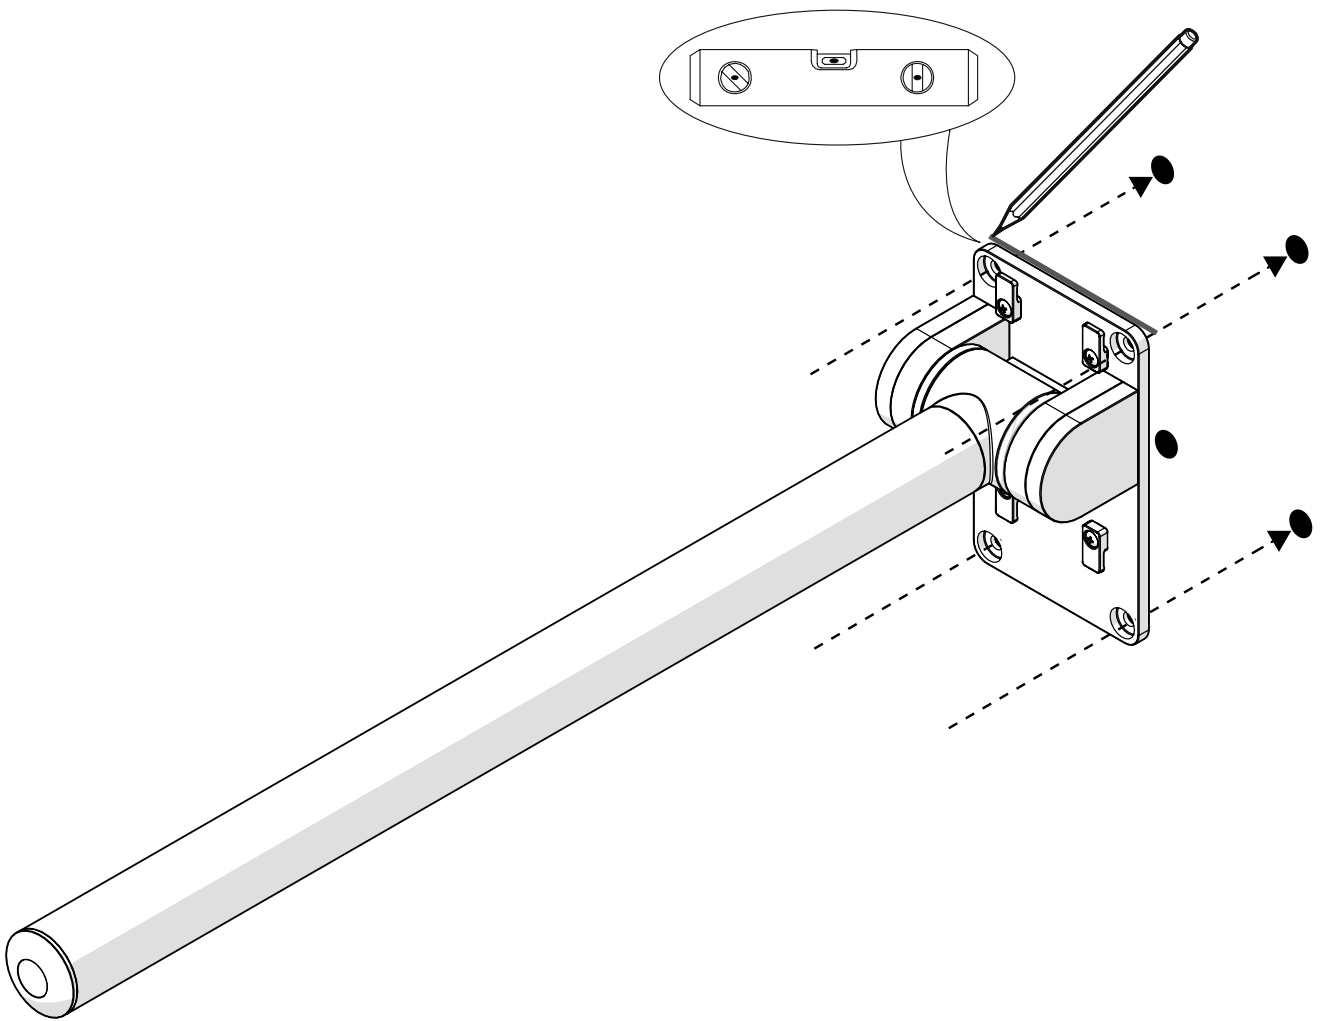

Ensure fold up rail

41800031655

IMPORTANT: This wall hung fold up rail must be securely fixed to a suitably strong wall. It may be necessary to reinforce the wall at the fixing points.

The fixing method used to secure the unit to the wall must be suitable for the wall construction

NOTE: Maximum load for the rail is 100kg depending on the wall type.

CARE AND MAINTENANCE: Please leave with the householder. This rail is made of ABS, stainless steel and aluminium which has a water resistant finish. The quality of the finish is best maintained if it is wiped with a cloth after use. It should be cleaned only by using a soft damp cloth followed by a dry cloth. Do not use bleach or any abrasive cleaner.

Dimensions:

Width: 122mm

Depth: 765mm

Height: 200mm

Not included. Take care to use screws and plugs suitable to your wall.

1

Not included. Take care to use screws
and plugs suitable to your wall.

2