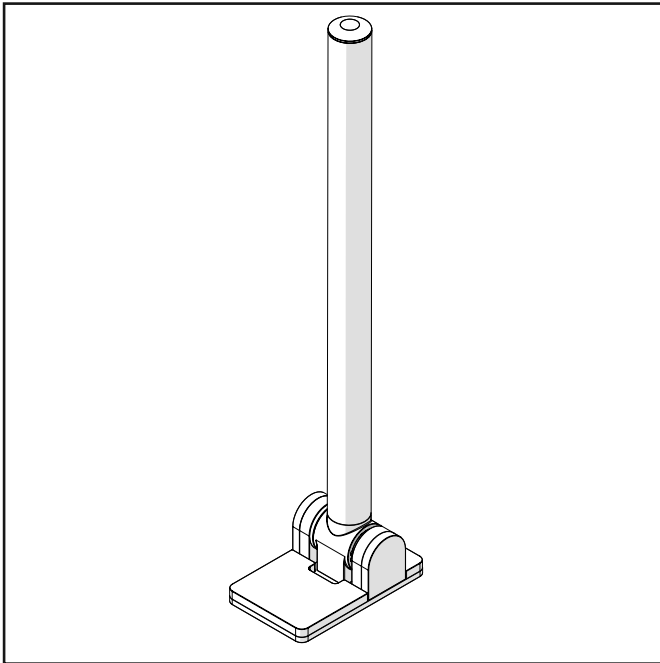

Ensure fold up rail

41800031655

IMPORTANT: This wall hung fold up rail must be securely fixed to a suitably strong wall. It may be necessary to reinforce the wall at the fixing points.

The fixing method used to secure the unit to the wall must be suitable for the wall construction

NOTE: Maximum load for the rail is 100kg depending on the wall type.

CARE AND MAINTENANCE: Please leave with the householder. This rail is made of ABS, stainless steel and aluminium which has a water resistant finish. The quality of the finish is best maintained if it is wiped with a cloth after use. It should be cleaned only by using a soft damp cloth followed by a dry cloth. Do not use bleach or any abrasive cleaner.

Dimensions:

Width: 122mm

Depth: 765mm

Height: 200mm

Not included. Take care to use screws and plugs suitable to your wall.

1

Not included. Take care to use screws
and plugs suitable to your wall.

2