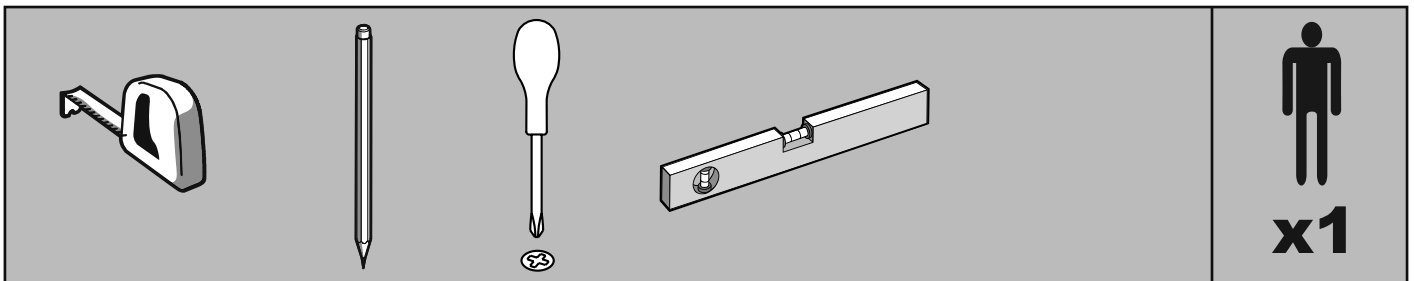

Ensure fold up rail

41800031655

IMPORTANT: This wall hung fold up rail must be securely fixed to a suitably strong wall. It may be necessary to reinforce the wall at the fixing points.

The fixing method used to secure the unit to the wall must be suitable for the wall construction

NOTE: Maximum load for the rail is 100kg depending on the wall type.

CARE AND MAINTENANCE: Please leave with the householder. This rail is made of ABS, stainless steel and aluminium which has a water resistant finish. The quality of the finish is best maintained if it is wiped with a cloth after use. It should be cleaned only by using a soft damp cloth followed by a dry cloth. Do not use bleach or any abrasive cleaner.

Dimensions:

Width: 122mm

Depth: 765mm

Height: 200mm

Not included. Take care to use screws and plugs suitable to your wall.

1

Not included. Take care to use screws
and plugs suitable to your wall.

2