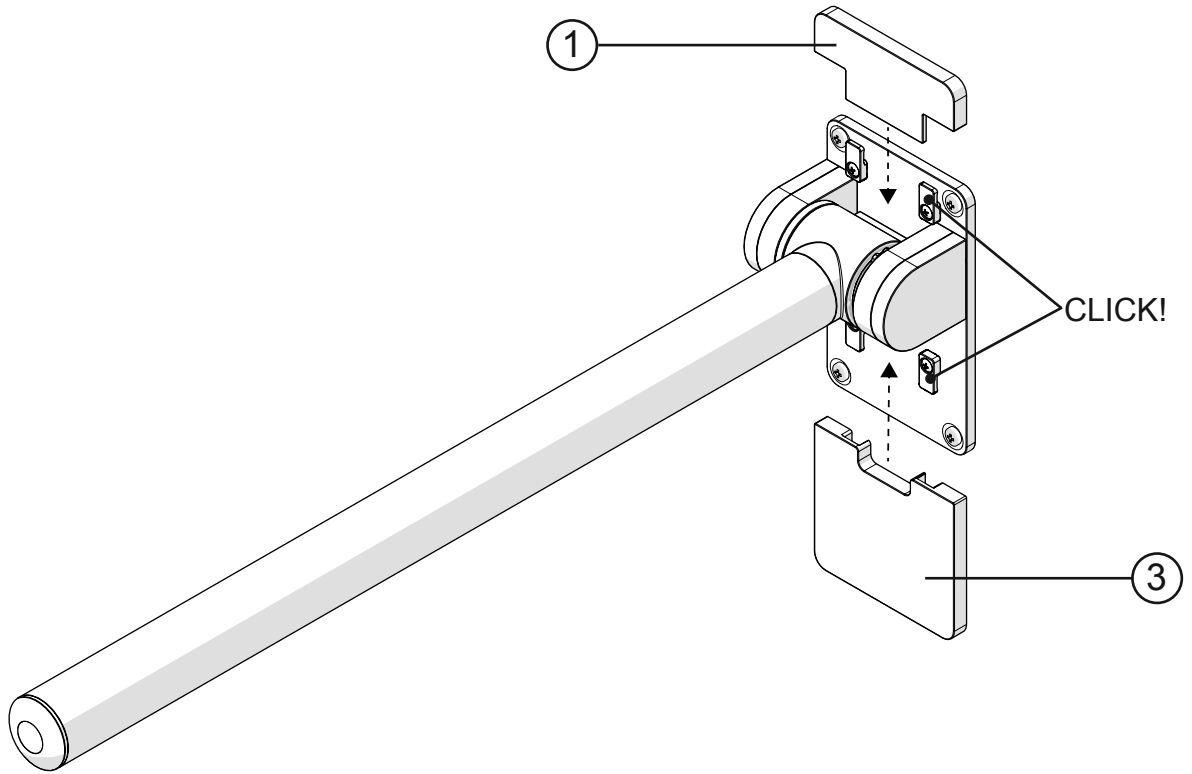

Ensure fold up rail

41800031655

IMPORTANT: This wall hung fold up rail must be securely fixed to a suitably strong wall. It may be necessary to reinforce the wall at the fixing points.

The fixing method used to secure the unit to the wall must be suitable for the wall construction

NOTE: Maximum load for the rail is 100kg depending on the wall type.

CARE AND MAINTENANCE: Please leave with the householder. This rail is made of ABS, stainless steel and aluminium which has a water resistant finish. The quality of the finish is best maintained if it is wiped with a cloth after use. It should be cleaned only by using a soft damp cloth followed by a dry cloth. Do not use bleach or any abrasive cleaner.

Dimensions:

Width: 122mm

Depth: 765mm

Height: 200mm

Not included. Take care to use screws and plugs suitable to your wall.

1

Not included. Take care to use screws
and plugs suitable to your wall.

2