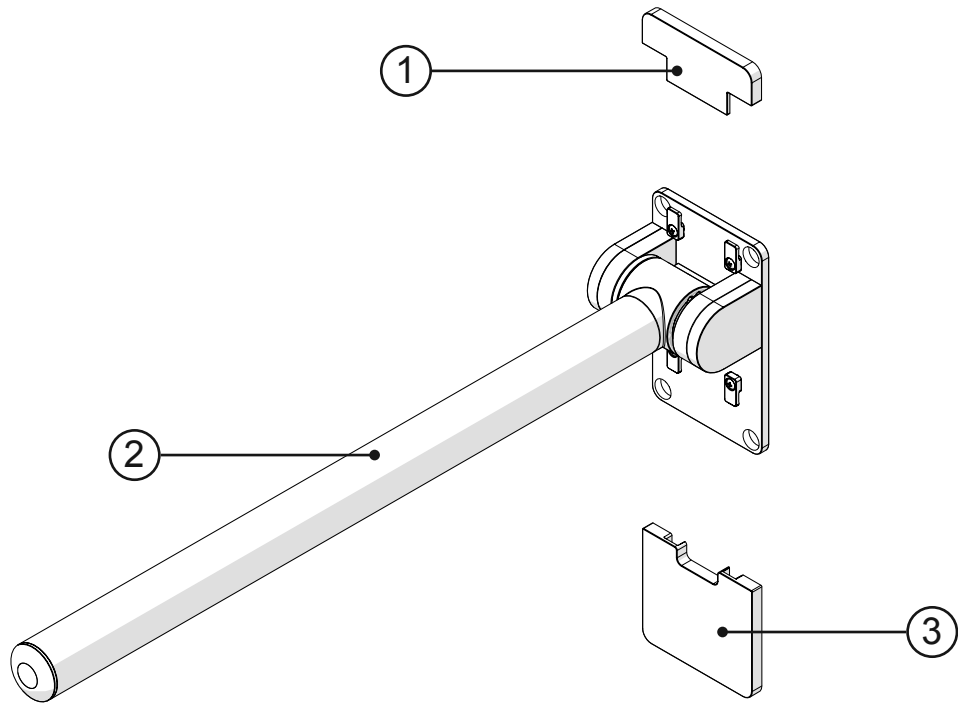

Ensure fold up rail

41800031655

IMPORTANT: This wall hung fold up rail must be securely fixed to a suitably strong wall. It may be necessary to reinforce the wall at the fixing points.

The fixing method used to secure the unit to the wall must be suitable for the wall construction

NOTE: Maximum load for the rail is 100kg depending on the wall type.

CARE AND MAINTENANCE: Please leave with the householder. This rail is made of ABS, stainless steel and aluminium which has a water resistant finish. The quality of the finish is best maintained if it is wiped with a cloth after use. It should be cleaned only by using a soft damp cloth followed by a dry cloth. Do not use bleach or any abrasive cleaner.

Dimensions:

Width: 122mm

Depth: 765mm

Height: 200mm

Not included. Take care to use screws and plugs suitable to your wall.

1

Not included. Take care to use screws
and plugs suitable to your wall.

2