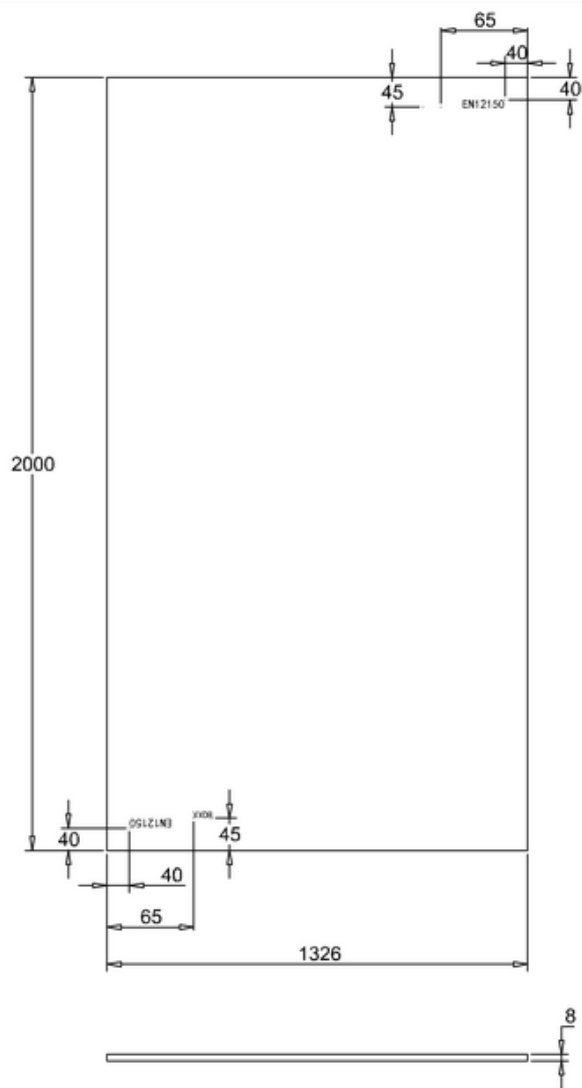

bathstore

51000030720 - PLAYTIME 1400 WALK IN FRONT SCREEN CHR H2000

M 1:1

617196 - Playtime Walk In Wall Support Chr

Note:
Whole dimension tolerance is ± 5 .