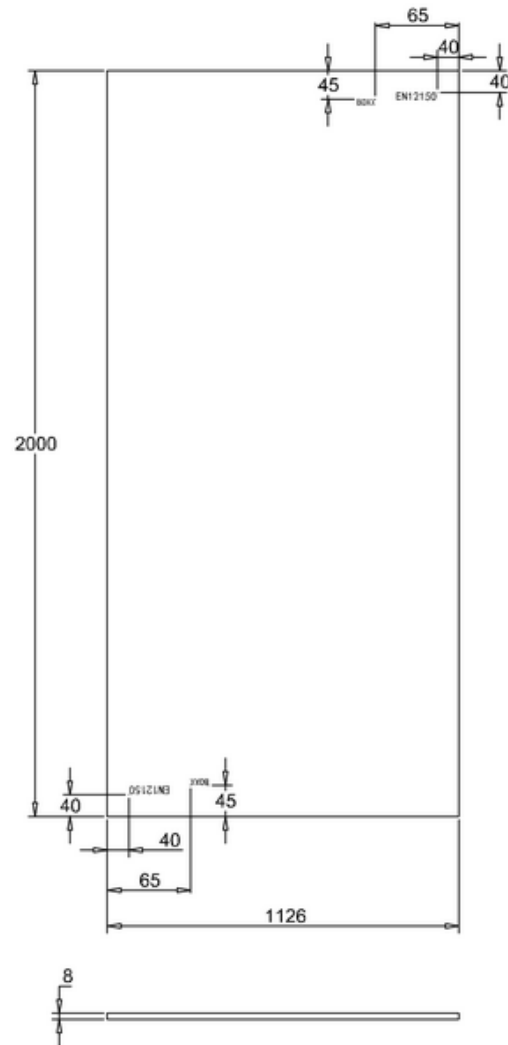

# 51000030710 - PLAYTIME 1200 WALK IN FRONT SCREEN CHR H2000

M 1:1

## 617196 - Playtime Walk In Wall Support Chr

Note:

Whole dimension tolerance is  $\pm 5$ .