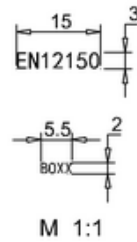

## 617196 - Playtime Walk In Wall Support Chr

Note:

Whole dimension tolerance is  $\pm 5$ .