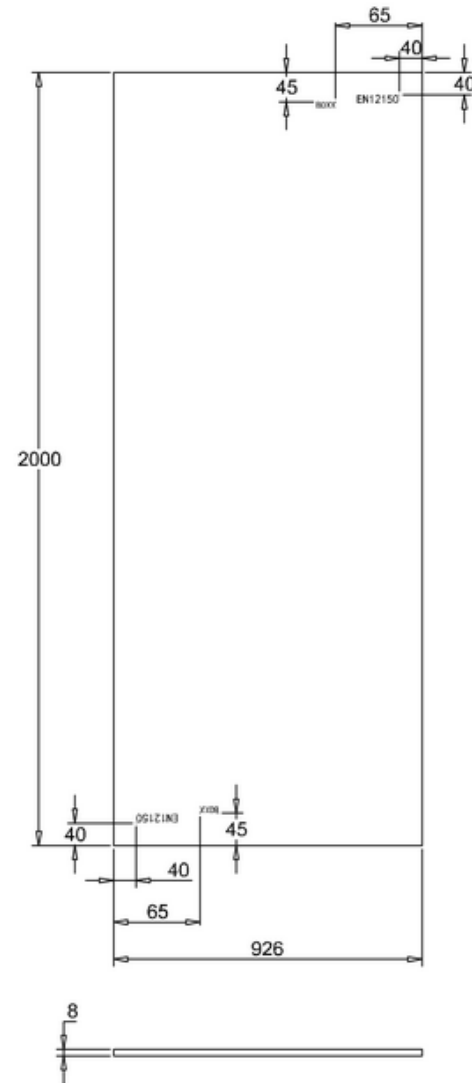

# 51000030700 - PLAYTIME 1000 WALK IN FRONT SCREEN CHR H2000

## 617196 - Playtime Walk In Wall Support Chr

Note:

Whole dimension tolerance is  $\pm 5$ .