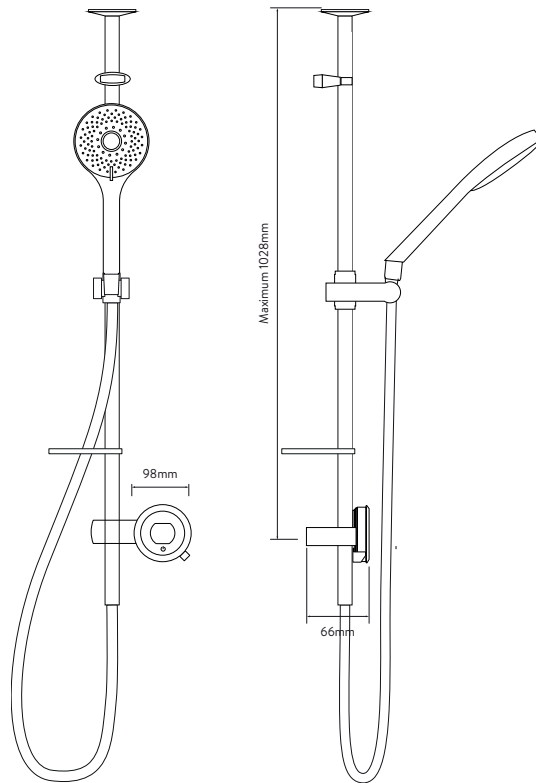

AQUALISATM Q

41510004280 QTE.02.FC.HP

SMART MIXER SHOWER EXPOSED WITH ADJUSTABLE AND FIXED CEILING HEADS - HP/COMBI

SHOWER SYSTEM

ADJUSTABLE HEAD AND EXPOSED RAIL

FIXED CEILING HEAD

QUARTZTM SMART VALVE - HP/COMBI

SMART DIVERTER