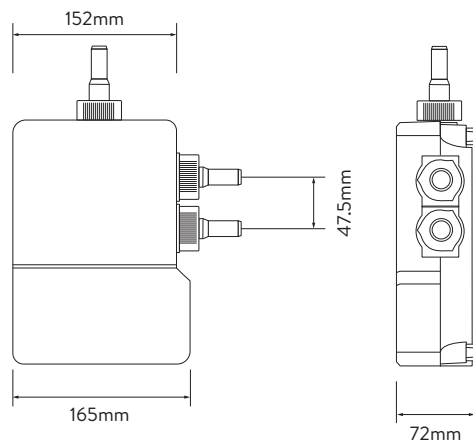

AQUALISATM Q

41510004280 QTE.02.FC.HP

SMART MIXER SHOWER EXPOSED WITH ADJUSTABLE AND FIXED CEILING HEADS - HP/COMBI

SHOWER SYSTEM

ADJUSTABLE HEAD AND EXPOSED RAIL

FIXED CEILING HEAD

QUARTZTM SMART VALVE - HP/COMBI

SMART DIVERTER