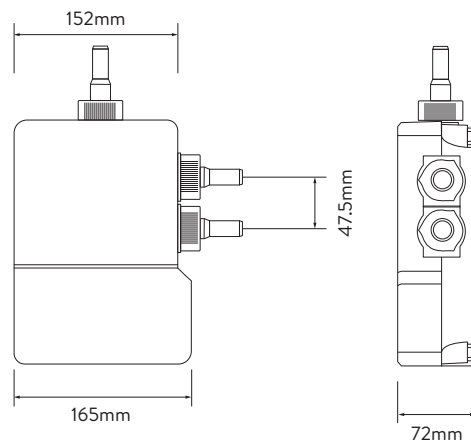

AQUALISA Q™

41510004265 QTC.02.FW.HP

SMART MIXER SHOWER WITH ADJUSTABLE AND FIXED WALL HEADS - HP/COMBI

SHOWER SYSTEM

ADJUSTABLE HEAD AND RAIL

FIXED HEAD

Q™ CONTROL

QUARTZ™ SMART VALVE - HP/COMBI

SMART DIVERTER