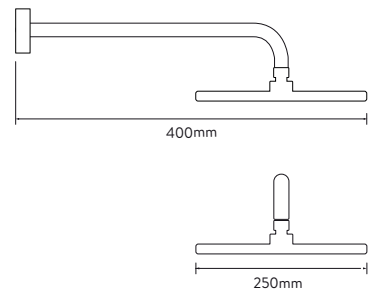

AQUALISA Q™

41510004265 QTC.02.FW.HP

SMART MIXER SHOWER WITH ADJUSTABLE AND FIXED WALL HEADS - HP/COMBI

SHOWER SYSTEM

ADJUSTABLE HEAD AND RAIL

FIXED HEAD

Q™ CONTROL

QUARTZ™ SMART VALVE - HP/COMBI

SMART DIVERTER