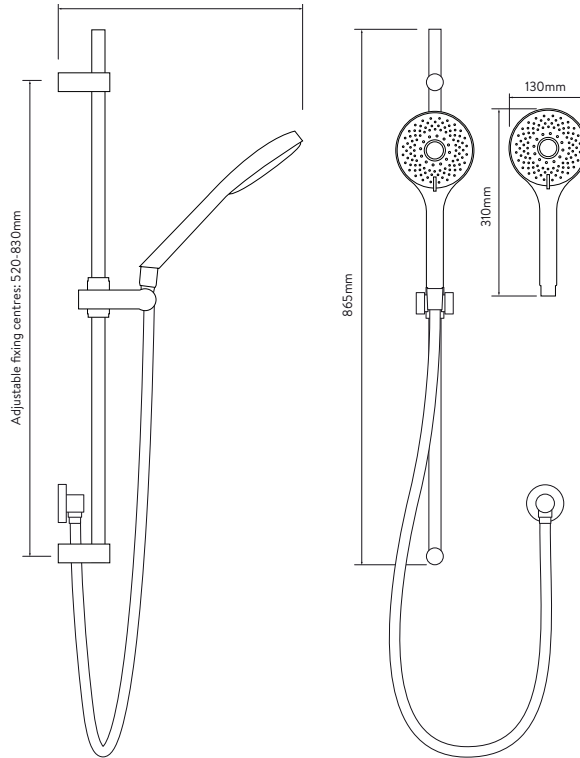

AQUALISA Q™

41510004265 QTC.02.FW.HP

SMART MIXER SHOWER WITH ADJUSTABLE AND FIXED WALL HEADS - HP/COMBI

SHOWER SYSTEM

ADJUSTABLE HEAD AND RAIL

FIXED HEAD

Q™ CONTROL

QUARTZ™ SMART VALVE - HP/COMBI

SMART DIVERTER