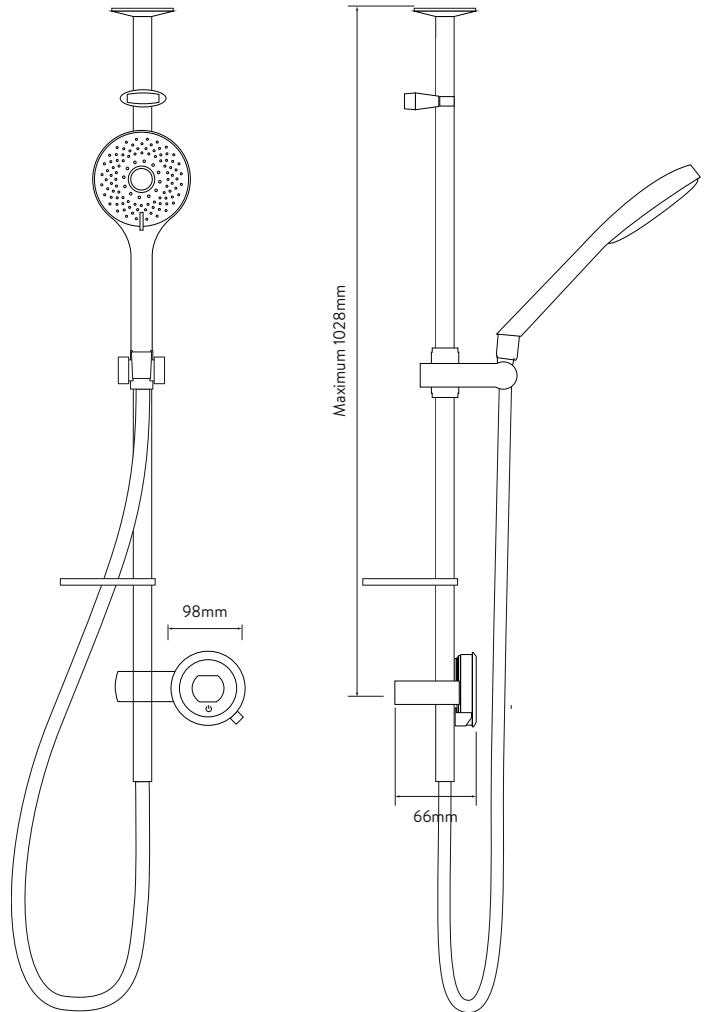

AQUALISA Q™

41510004245 QTE.01.AD.HP

SMART MIXER SHOWER EXPOSED WITH ADJUSTABLE HEAD - HP/COMBI

SHOWER SYSTEM

ADJUSTABLE HEAD AND EXPOSED RAIL

QUARTZ™ SMART VALVE - HP/COMBI