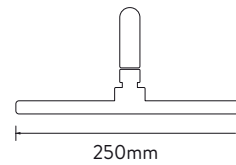

AQUALISA Q™

41510004240 QTC.01.FW.HP

SMART MIXER SHOWER WITH FIXED WALL HEAD - HP/COMBI

SHOWER SYSTEM

FIXED HEAD AND ARM

Q™ CONTROL

QUARTZ™ SMART VALVE - HP/COMBI