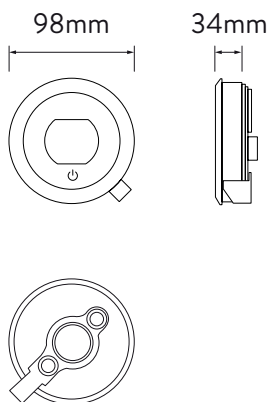

AQUALISA Q™

41510004240 QTC.01.FW.HP

SMART MIXER SHOWER WITH FIXED WALL HEAD - HP/COMBI

SHOWER SYSTEM

FIXED HEAD AND ARM

Q™ CONTROL

QUARTZ™ SMART VALVE - HP/COMBI