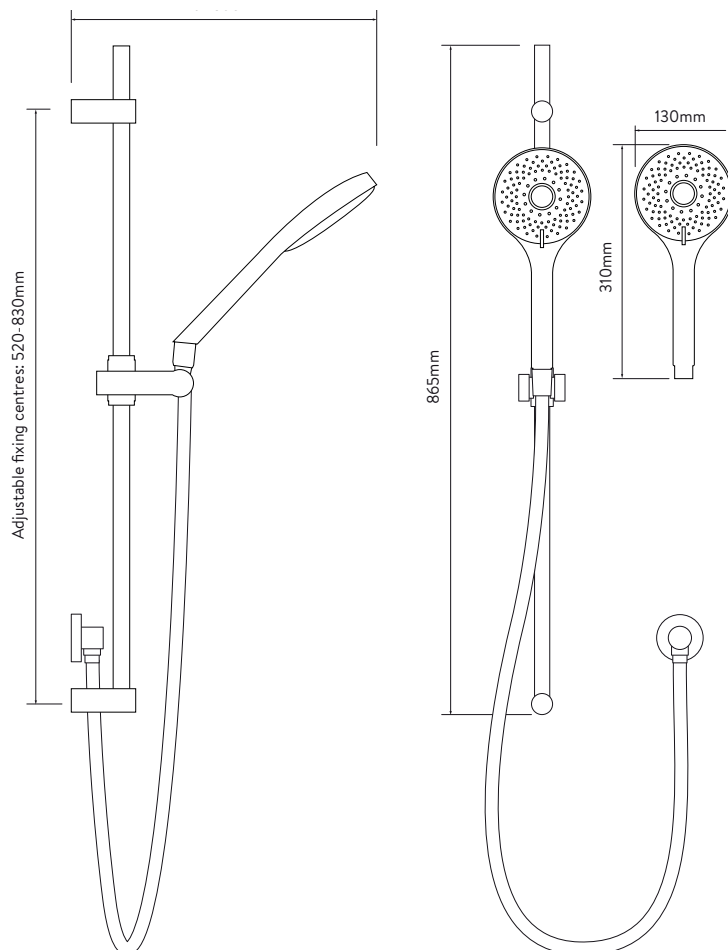

# AQUALISA Q™

41510004235 QTC.01.AD.HP

SMART MIXER SHOWER WITH ADJUSTABLE HEAD - HP/COMBI

## SHOWER SYSTEM

## ADJUSTABLE HEAD AND RAIL