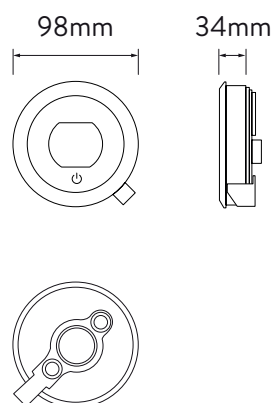

AQUALISA Q™

41510004235 QTC.01.AD.HP

SMART MIXER SHOWER WITH ADJUSTABLE HEAD - HP/COMBI

SHOWER SYSTEM

ADJUSTABLE HEAD AND RAIL

Q™ CONTROL

QUARTZ™ SMART VALVE - HP/COMBI