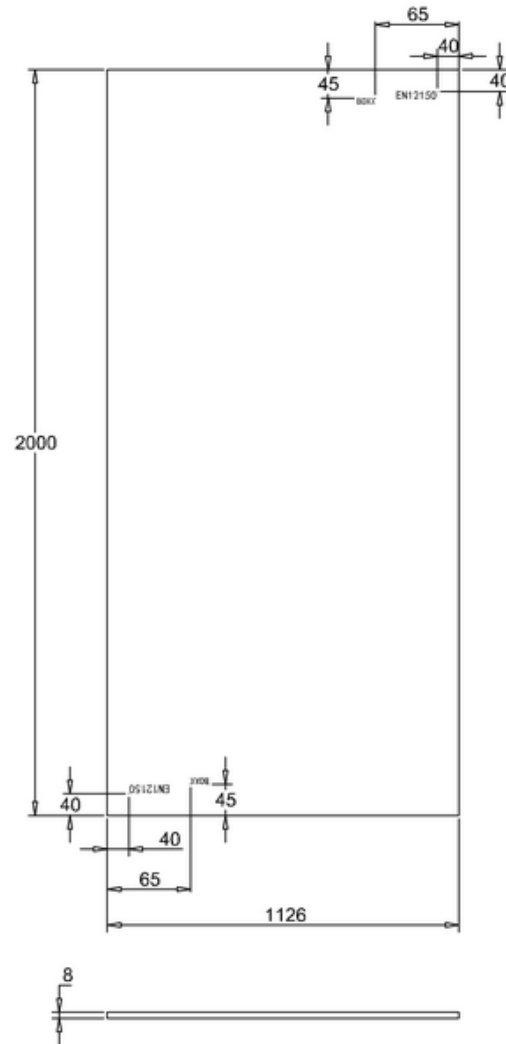

bathstore

51000030710 - PLAYTIME 1200 WALK IN FRONT SCREEN CHR H2000

M 1:1

617137 - Playtime Walk In 300 Side Panel Chr

Note:
Height: 2000mm.
Whole dimension tolerance is ± 5 .
Glass dimension tolerance is ± 2 .

617196 - Playtime Walk In Wall Support Chr

Note:

Whole dimension tolerance is ± 5 .

617198 - Playtime Walk In Wall Profile Set Chr

Note:
Length: 2000mm.
Dimension tolerance is ± 5 .