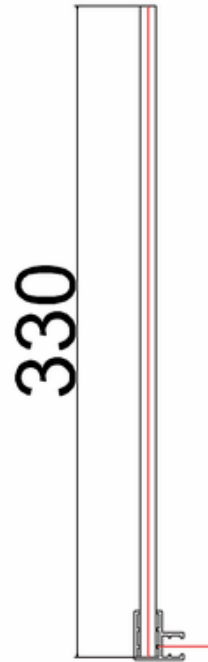

bathstore

51000030710 - PLAYTIME 1200 WALK IN FRONT SCREEN CHR H2000

M 1:1

617137 - Playtime Walk In 300 Side Panel Chr

Note:
Height: 2000mm.
Whole dimension tolerance is ± 5 .
Glass dimension tolerance is ± 2 .

617196 - Playtime Walk In Wall Support Chr

Note:

Whole dimension tolerance is ± 5 .

617198 - Playtime Walk In Wall Profile Set Chr

Note:
Length: 2000mm.
Dimension tolerance is ± 5 .