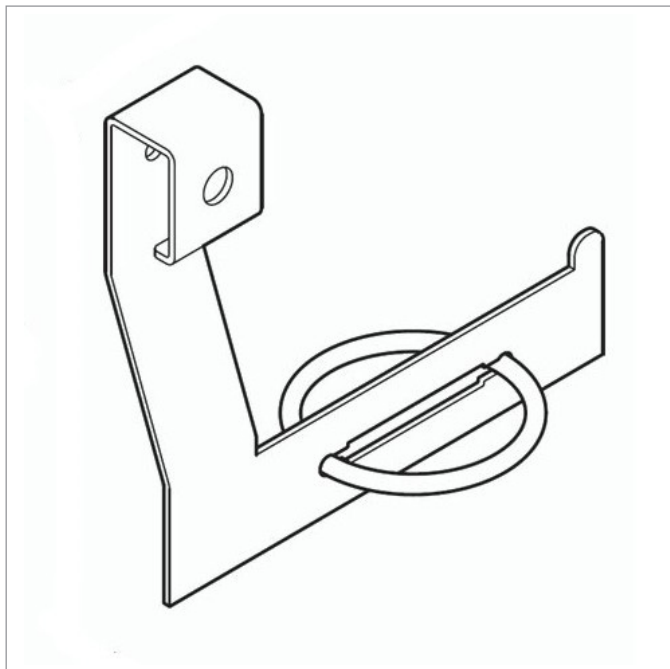

System toilet roll holder

41100060947

41100060948

CLEANING

Use a damp cloth dipped in neutral liquid soap and/or other sanitizer.

Only use mild cleaning detergents and let dry naturally or with a soft cloth.