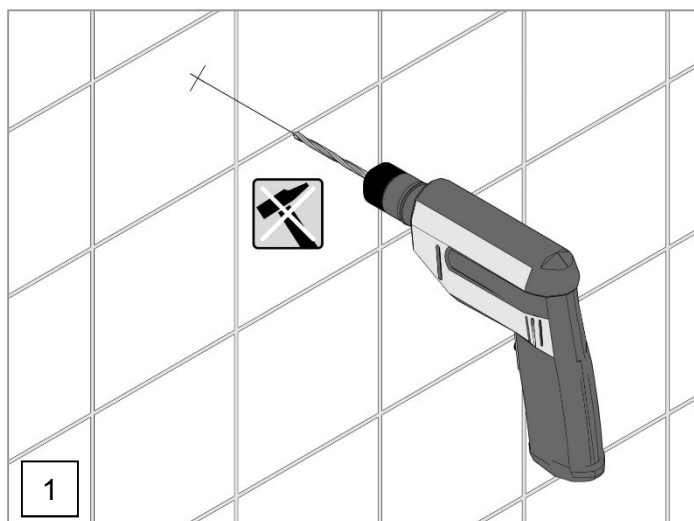

System hook

41100060944

DIMENSIONS:

Width: 20 mm

Depth: 24 mm

Height: 64 mm

SAFETY WARNINGS

This product must be fitted by a competent installer. Before installing check the construction of the wall to ensure that it is strong enough to take the load and that appropriate fixings are used. The wall should be flat and the face of the product adjacent to the wall up should not cover joints between tiles.

INSTALLATION ON WALL

INSTALLATION ON GRAB BAR