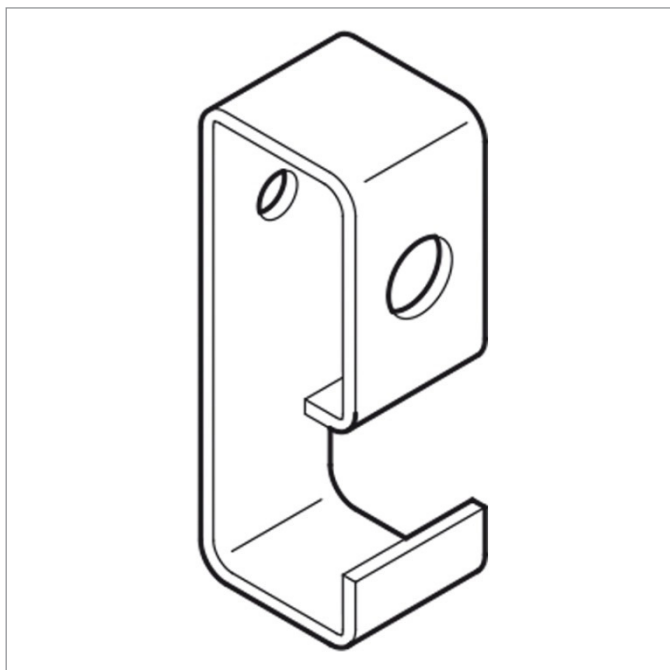

System hook

41100060944

DIMENSIONS:

Width: 20 mm

Depth: 24 mm

Height: 64 mm

SAFETY WARNINGS

This product must be fitted by a competent installer. Before installing check the construction of the wall to ensure that it is strong enough to take the load and that appropriate fixings are used. The wall should be flat and the face of the product adjacent to the wall up should not cover joints between tiles.