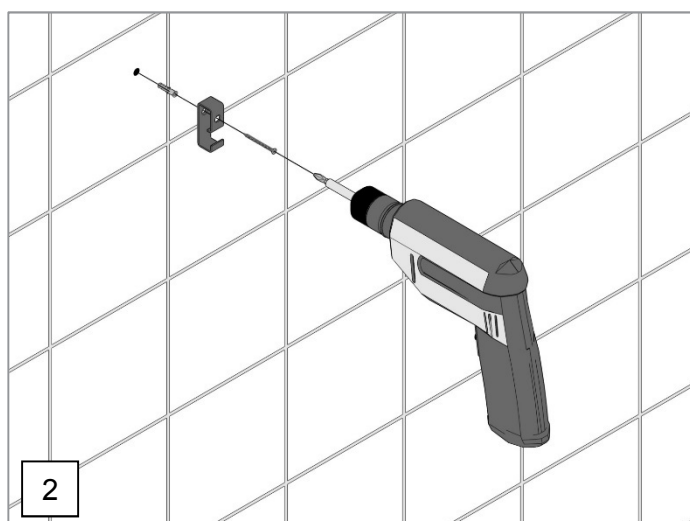

System hook

41100060944

DIMENSIONS:

Width: 20 mm

Depth: 24 mm

Height: 64 mm

SAFETY WARNINGS

This product must be fitted by a competent installer. Before installing check the construction of the wall to ensure that it is strong enough to take the load and that appropriate fixings are used. The wall should be flat and the face of the product adjacent to the wall up should not cover joints between tiles.

INSTALLATION ON WALL

INSTALLATION ON GRAB BAR