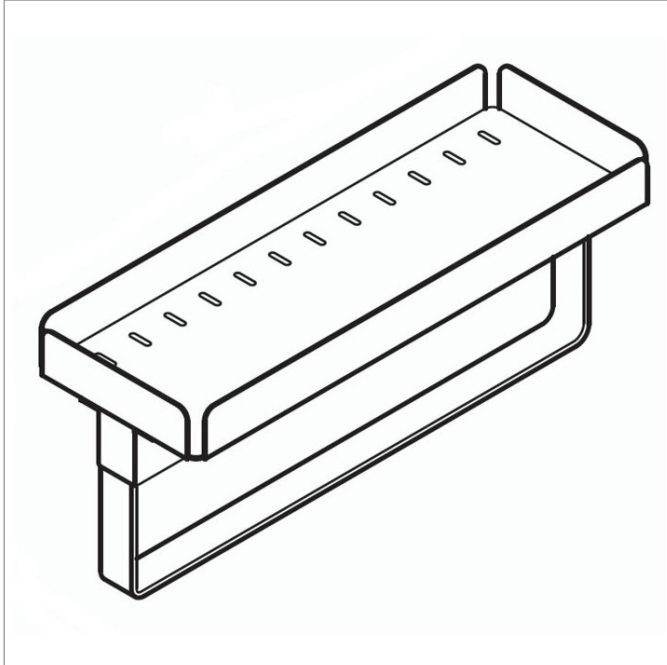

## System tray without and with towel holder

41100060943

41100060945

### **DIMENSIONS:**

Width: 283 mm

Depth: 98 mm

Height: 57/120 mm