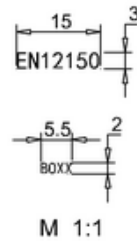

bathstore

51000030700 - PLAYTIME 1000 WALK IN FRONT SCREEN CHR H2000

617137 - Playtime Walk In 300 Side Panel Chr

Note:
Height: 2000mm.
Whole dimension tolerance is ± 5 .
Glass dimension tolerance is ± 2 .

617196 - Playtime Walk In Wall Support Chr

Note:
Whole dimension tolerance is ± 5 .

617198 - Playtime Walk In Wall Profile Set Chr

Note:

Length: 2000mm.

Dimension tolerance is ± 5 .