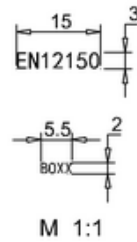

bathstore

51000030700 - PLAYTIME 1000 WALK IN FRONT SCREEN CHR H2000

617137 - Playtime Walk In 300 Side Panel Chr

Note:
Height: 2000mm.
Whole dimension tolerance is ± 5 .
Glass dimension tolerance is ± 2 .

617196 - Playtime Walk In Wall Support Chr

Note:
Whole dimension tolerance is ± 5 .

617198 - Playtime Walk In Wall Profile Set Chr

Note:
Length: 2000mm.
Dimension tolerance is ± 5 .