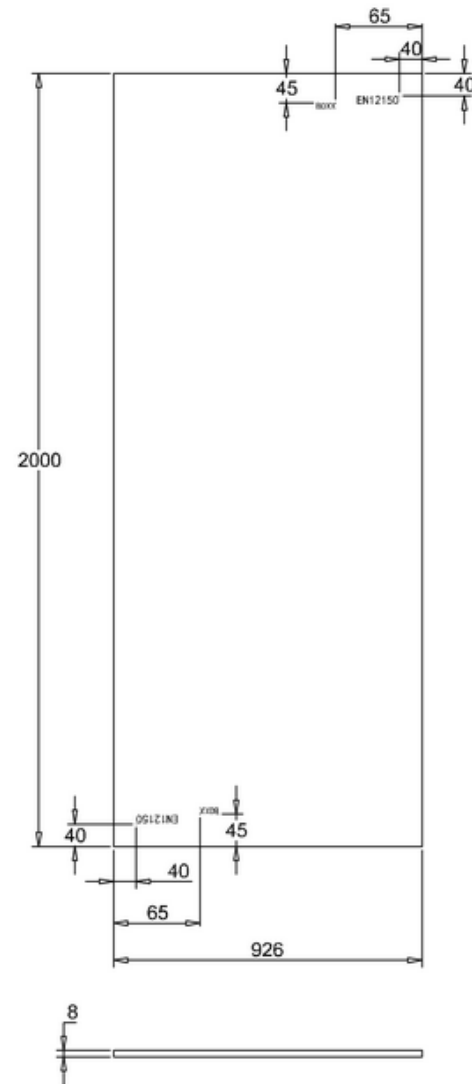

bathstore

51000030700 - PLAYTIME 1000 WALK IN FRONT SCREEN CHR H2000

617137 - Playtime Walk In 300 Side Panel Chr

Note:
Height: 2000mm.
Whole dimension tolerance is ± 5 .
Glass dimension tolerance is ± 2 .

617196 - Playtime Walk In Wall Support Chr

Note:
Whole dimension tolerance is ± 5 .

617198 - Playtime Walk In Wall Profile Set Chr

Note:

Length: 2000mm.

Dimension tolerance is ± 5 .