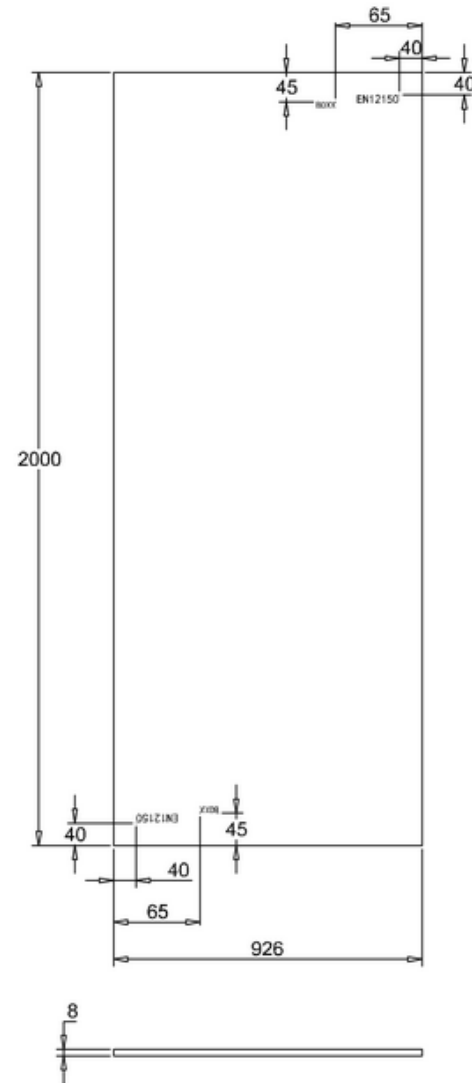

bathstore

51000030700 - PLAYTIME 1000 WALK IN FRONT SCREEN CHR H2000

617137 - Playtime Walk In 300 Side Panel Chr

Note:
Height: 2000mm.
Whole dimension tolerance is ± 5 .
Glass dimension tolerance is ± 2 .

617196 - Playtime Walk In Wall Support Chr

Note:
Whole dimension tolerance is ± 5 .

617198 - Playtime Walk In Wall Profile Set Chr

Note:
Length: 2000mm.
Dimension tolerance is ± 5 .