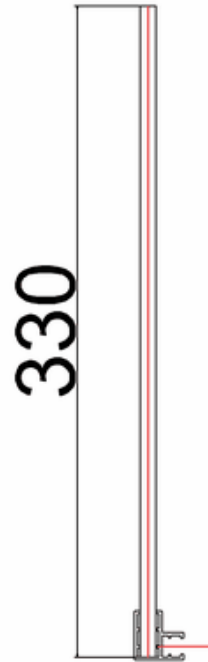

bathstore

51000030700 - PLAYTIME 1000 WALK IN FRONT SCREEN CHR H2000

617137 - Playtime Walk In 300 Side Panel Chr

Note:
Height: 2000mm.
Whole dimension tolerance is ± 5 .
Glass dimension tolerance is ± 2 .

617196 - Playtime Walk In Wall Support Chr

Note:
Whole dimension tolerance is ± 5 .

617198 - Playtime Walk In Wall Profile Set Chr

Note:

Length: 2000mm.

Dimension tolerance is ± 5 .