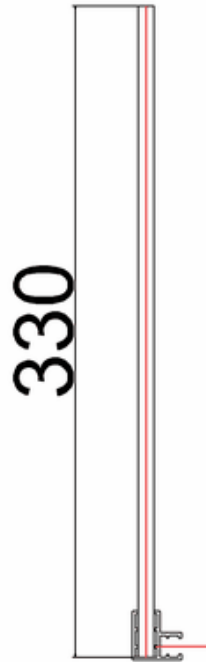

bathstore

51000030700 - PLAYTIME 1000 WALK IN FRONT SCREEN CHR H2000

617137 - Playtime Walk In 300 Side Panel Chr

Note:
Height: 2000mm.
Whole dimension tolerance is ± 5 .
Glass dimension tolerance is ± 2 .

617196 - Playtime Walk In Wall Support Chr

Note:
Whole dimension tolerance is ± 5 .

617198 - Playtime Walk In Wall Profile Set Chr

Note:
Length: 2000mm.
Dimension tolerance is ± 5 .