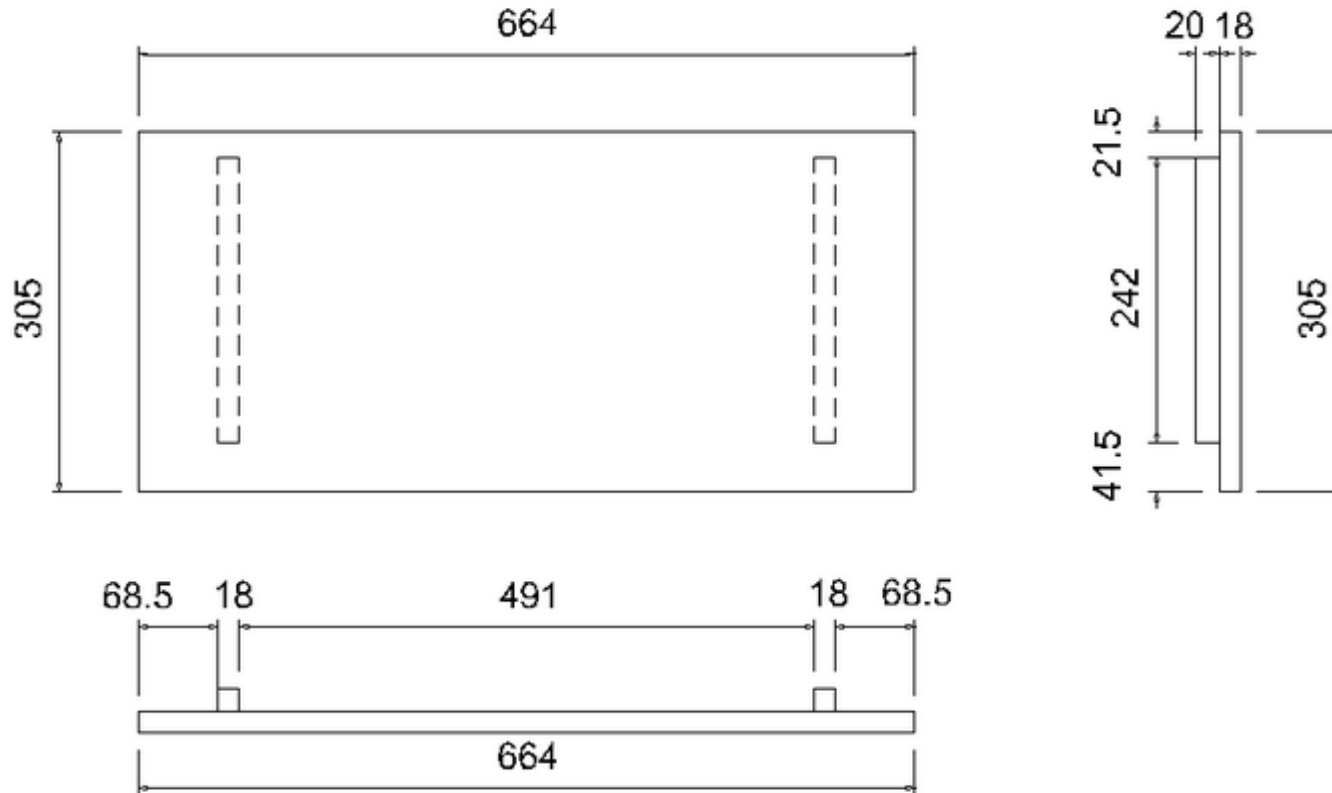

20050073500 - Savoy WC worktop old english white

Note:

The length, width, height dimension tolerance is: ?5

The shelf dimension tolerance is: ?2