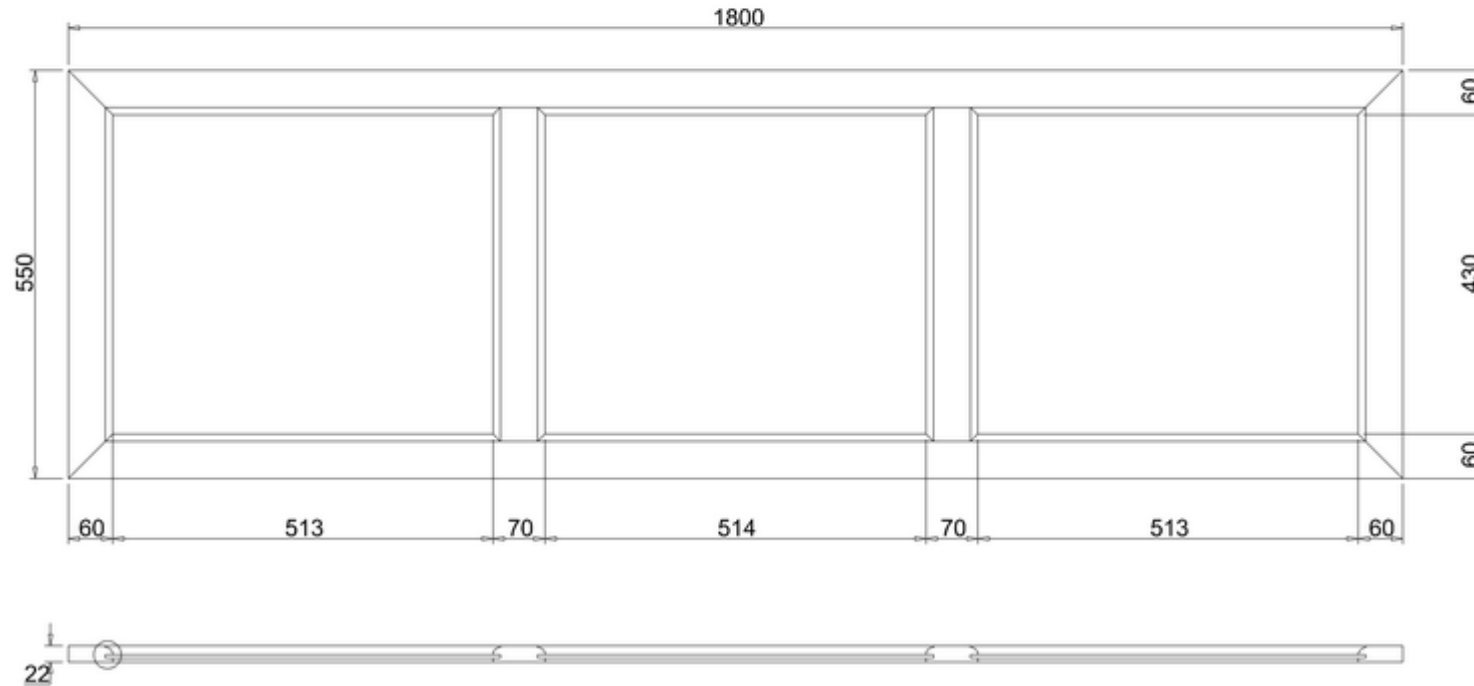

20050073490 - Savoy bath end panel 1800 Gunmetal grey

Note:

The length, width, height dimension tolerance is ± 5

The shelf dimension tolerance is ± 2