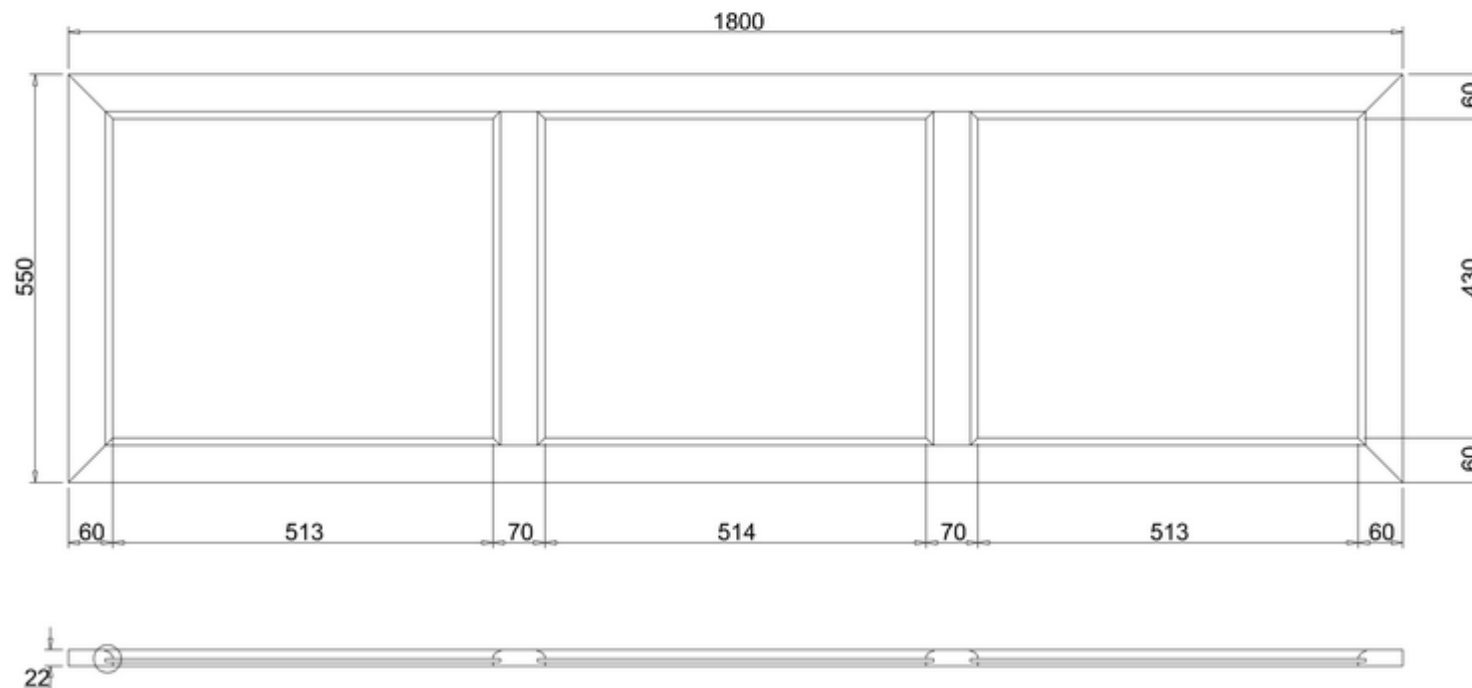

## 20050073480 - Savoy bath end panel 1800 Charcoal grey

Note:

The length, width, height dimension tolerance is  $\pm 5$

The shelf dimension tolerance is  $\pm 2$