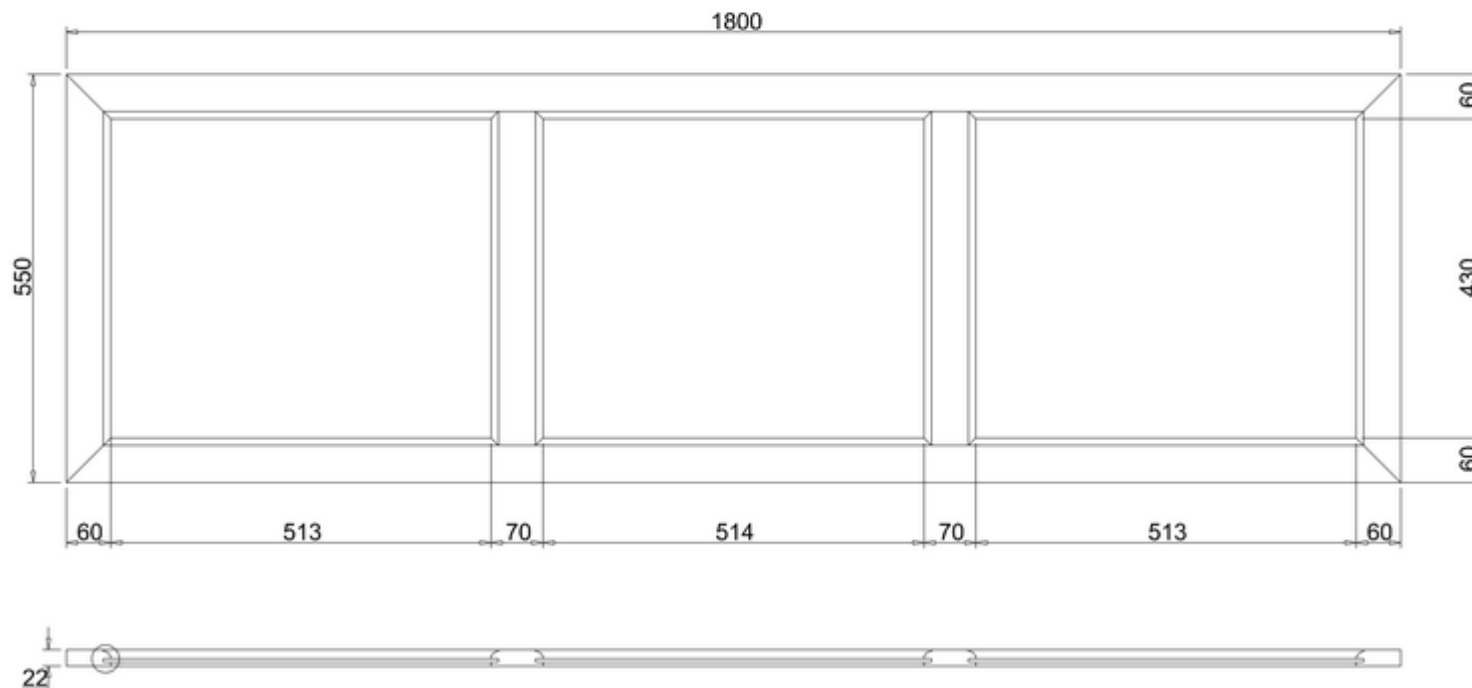

20050073470 - Savoy bath end panel 1800 Old english white

Note:
The length, width, height dimension tolerance is ± 5
The shelf dimension tolerance is ± 2