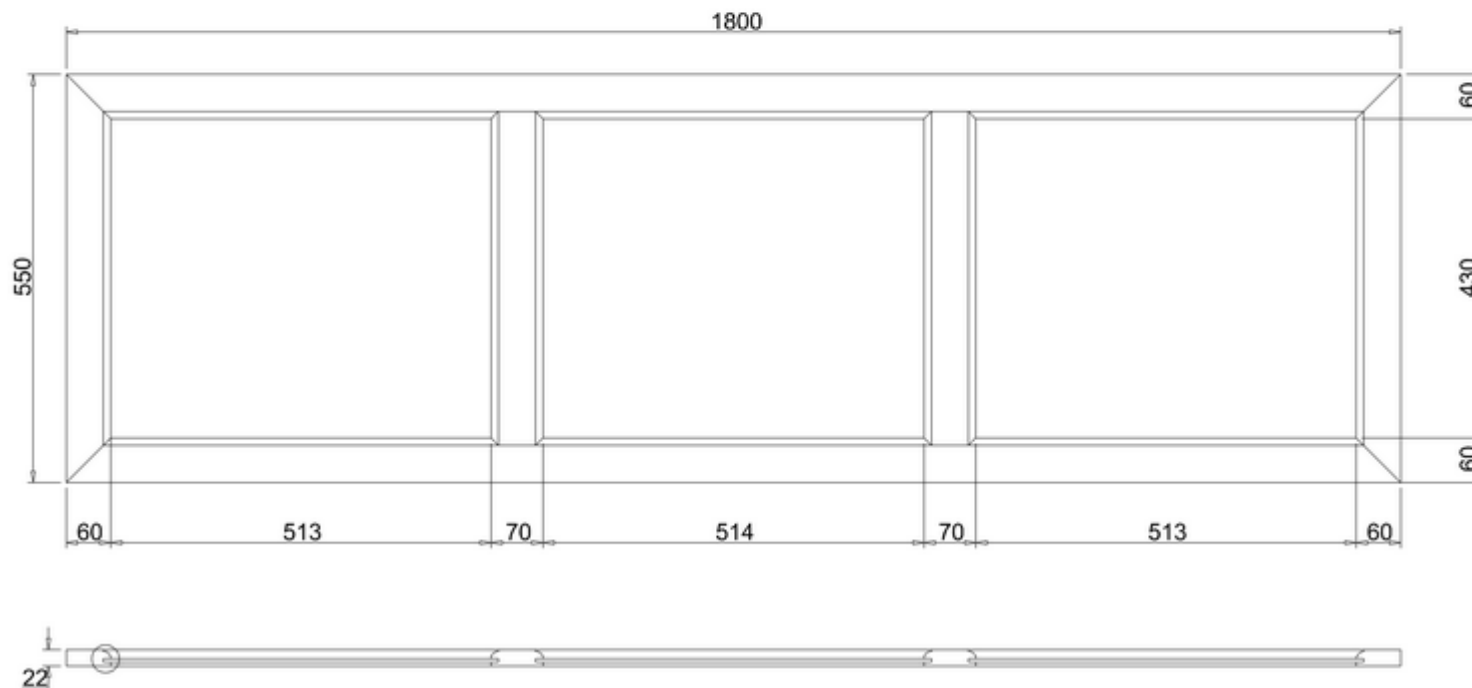

20050073470 - Savoy bath end panel 1800 Old english white

Note:

The length, width, height dimension tolerance is ± 5

The shelf dimension tolerance is ± 2