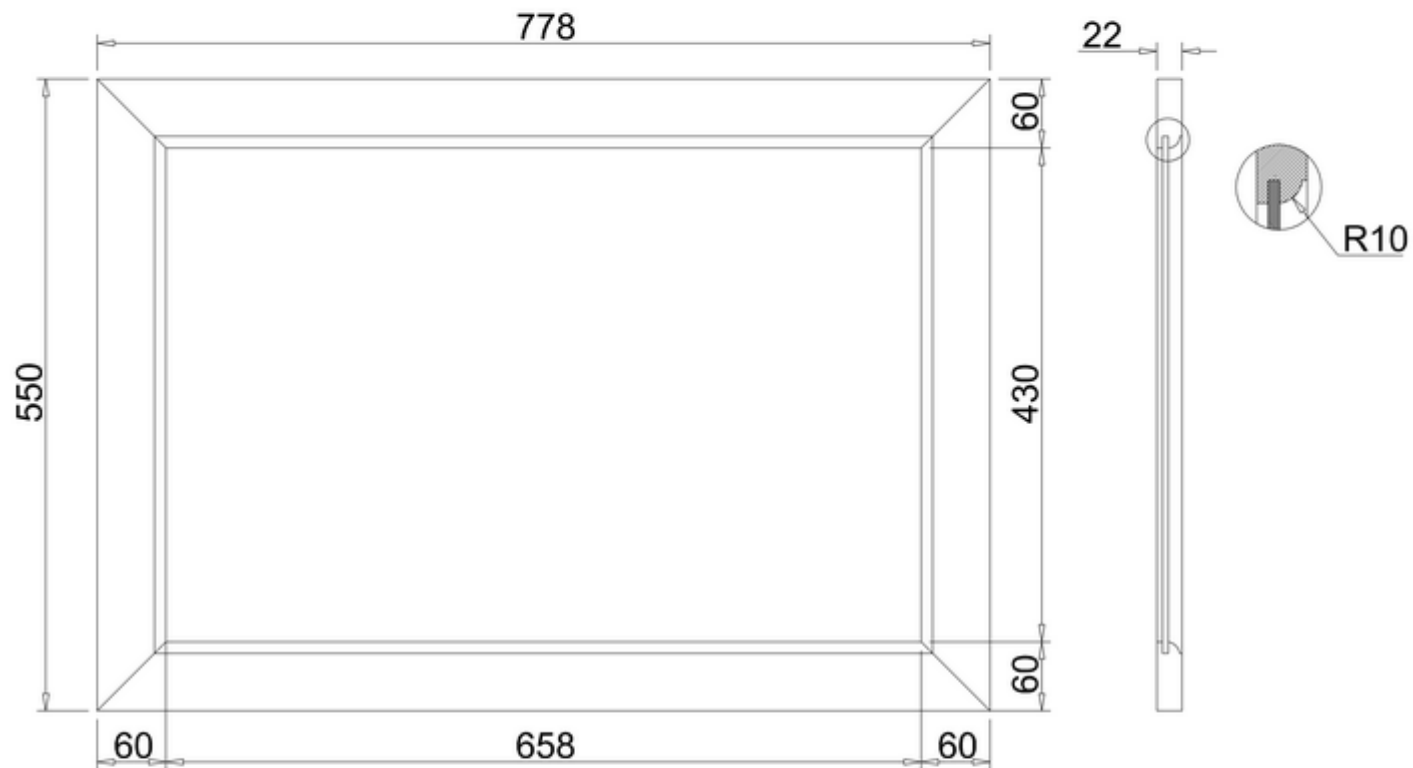

20050073460 - Savoy bath end panel 800 Gunmetal Grey

Note:

The length, width, height dimension tolerance is ± 5

The shelf dimension tolerance is ± 2